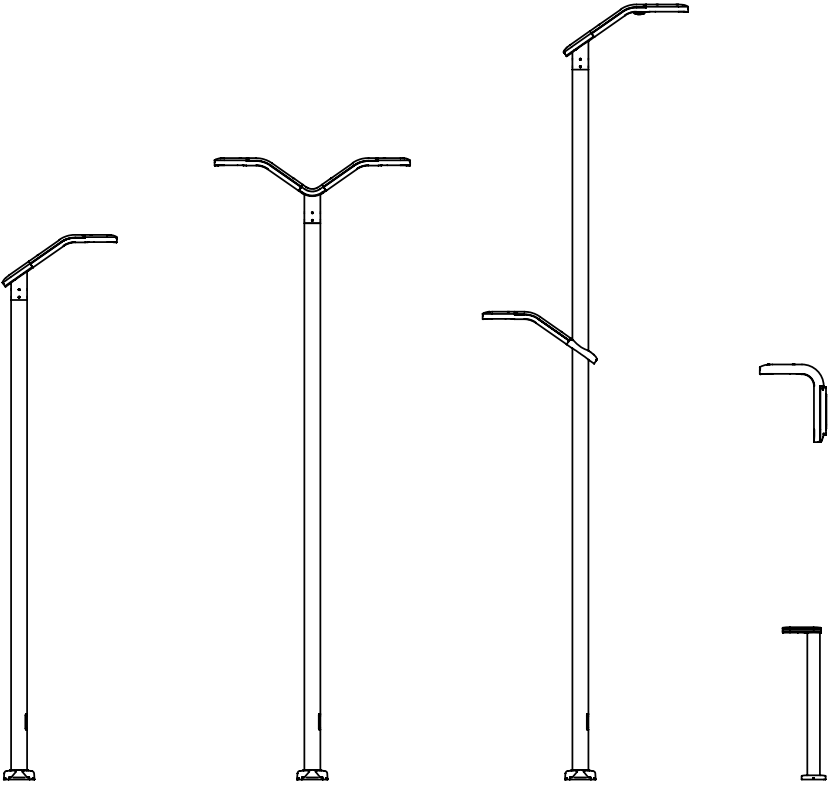

A Family of Individual Personalities

A graceful, minimalist design is the common language among the area, path, and wall lights that comprise the Torres line. While the lights share a resemblance, each light's LED array and optics are designed for their individual applications.

Area lights are available in two sizes, with single or dual luminaires, and in 12', 16', 20' and 25' pole heights. The path light is 3' tall path light. Lights have cast aluminum frames with a powdercoat finish and are offered in a selection of colors.

A Lasting Design

Energy efficiency is a recognized advantage of LED technology, but the ecological benefits of Torres extend to the line's high quality, designed for longevity and sustainability. Light components are serviceable, LED cartridges are replaceable, and aluminum and steel materials are recyclable. The tenon-mounted luminaires can be fit to existing poles.

Materials

Vivid Series - Powdercoated Metal (Fine Texture)

Neutral Series - Powdercoated Metal

Architectural Series - Powdercoated Metal (Fine Texture)

Statement of Line

landscapeforms®

Torres