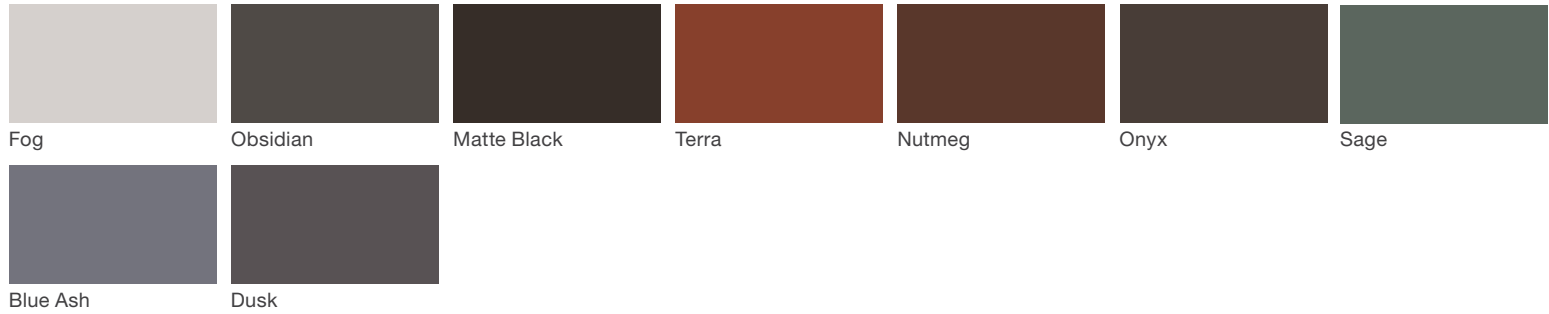

Materials

Vivid Series - Powdercoated Metal (Fine Texture)

Neutral Series - Powdercoated Metal

Architectural Series - Powdercoated Metal (Fine Texture)

Statement of Line

landscapeforms®

Torres