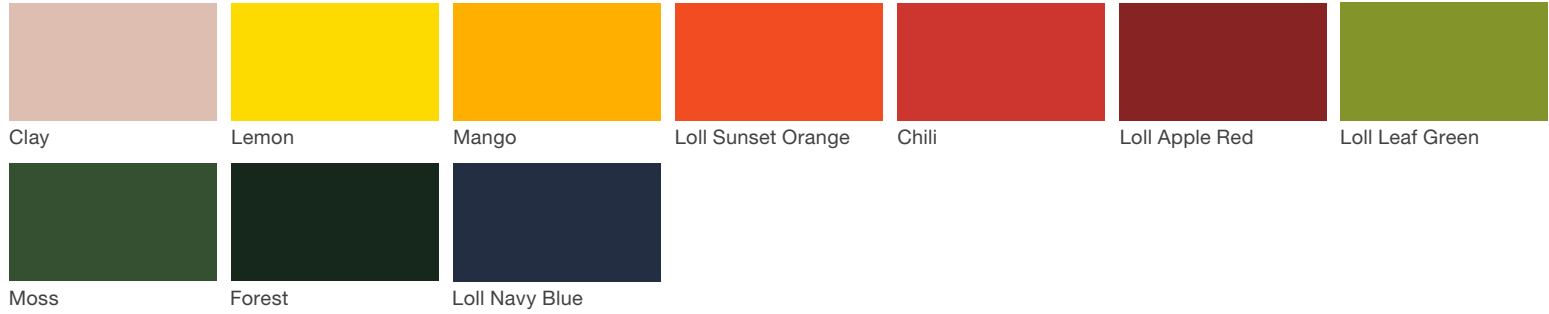

Materials

Vivid Series - Powdercoated Metal (Fine Texture)

Neutral Series - Powdercoated Metal

Architectural Series - Powdercoated Metal (Fine Texture)

Statement of Line

landscapeforms®

Torres