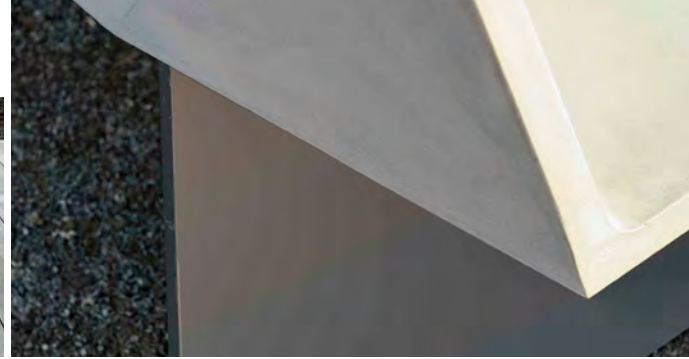

landscapeforms®

STRATA

Visionary. STRATA is a genuinely original collection of benches and tables that re-envision what cast concrete site furniture can be. Designer Jess Sorel made beautiful use of Landscape Forms' proprietary MeldStone™ Ultra High Performance Concrete technology to create forms that are thin and strong, while visually fluid and light. STRATA includes a straight bench with and without back and a six-sided table. Asymmetry adds interest and utility. Tables in multiples create cell-like structures that in addition to their usual function break up space and serve as seating islands.

Intriguing From Every Angle. STRATA comes alive at the faceted intersections where lines, planes and surfaces meet. Dynamic STRATA furniture elements present a changing face as people move around them in the landscape.

Solid and Serene. STRATA's strong horizontal planes and large flat surfaces give it a clean modern simplicity harmonious with diverse architectures and spaces. The bench is 84" long, thicker at the center and progressively thinner toward the edges. The seat extends past the steel base, making it appear to float and a cutout in the back of the bench provides views through to the landscape. STRATA's combination of sweeping planes and robust, rooted structure imparts a sense of presence and serenity.

MeldStone is a material engineered by Landscape Forms that uses state of the art Ultra High Performance Concrete (UHPC) technology innovations in chemistry, mixing, molding and curing methods, making it possible to cast thinner cross sections with higher abrasion resistance and lower permeability than ever before. MeldStone components are monolithically cast with integral color, and are rigorously tested for optimal performance.