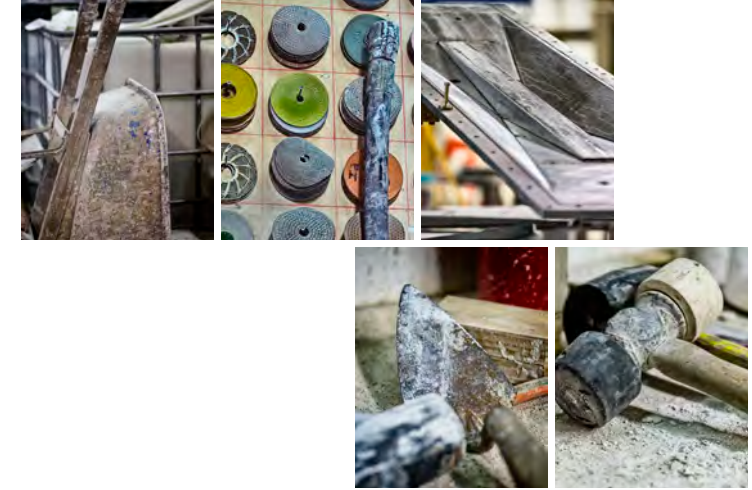

landscapeforms®

STRATA

Visionary. STRATA is a genuinely original collection of benches and tables that re-envision what cast concrete site furniture can be. Designer Jess Sorel made beautiful use of Landscape Forms' proprietary MeldStone™ Ultra High Performance Concrete technology to create forms that are thin and strong, while visually fluid and light. STRATA includes a straight bench with and without back and a six-sided table. Asymmetry adds interest and utility. Tables in multiples create cell-like structures that in addition to their usual function break up space and serve as seating islands.

Intriguing From Every Angle. STRATA comes alive at the faceted intersections where lines, planes and surfaces meet. Dynamic STRATA furniture elements present a changing face as people move around them in the landscape.

Solid and Serene. STRATA's strong horizontal planes and large flat surfaces give it a clean modern simplicity harmonious with diverse architectures and spaces. The bench is 84" long, thicker at the center and progressively thinner toward the edges. The seat extends past the steel base, making it appear to float and a cutout in the back of the bench provides views through to the landscape. STRATA's combination of sweeping planes and robust, rooted structure imparts a sense of presence and serenity.

MeldStone is a material engineered by Landscape Forms that uses state of the art Ultra High Performance Concrete (UHPC) technology innovations in chemistry, mixing, molding and curing methods, making it possible to cast thinner cross sections with higher abrasion resistance and lower permeability than ever before. MeldStone components are monolithically cast with integral color, and are rigorously tested for optimal performance.