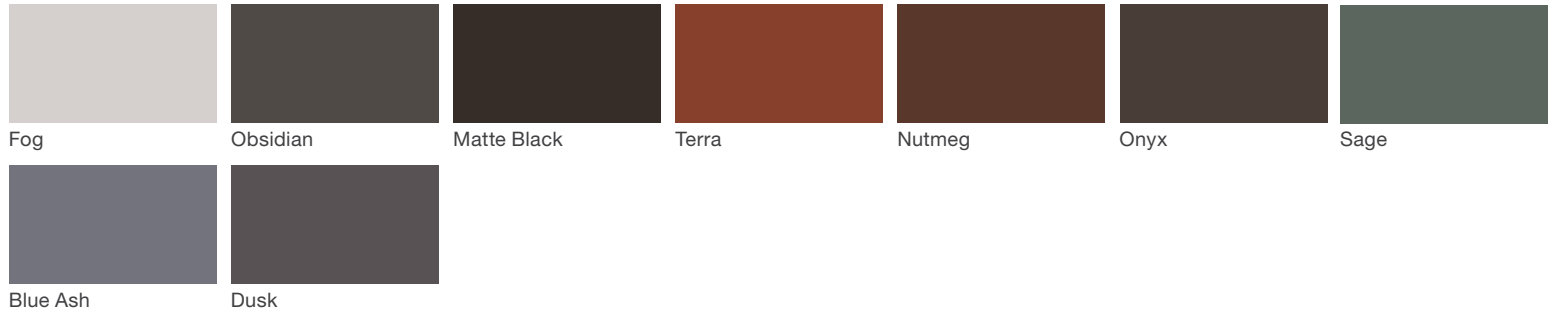

Striking Family Characteristics

The STRATA Beam family includes an 87"-long table and table benches in 31" and 69" lengths and an 80"-long, three-seat bench with and without a back and optional arms. The 69" bench is sized for easy ingress and egress, and 31"-long benches can be paired at the table or placed individually to provide wheelchair access. STRATA Beam's Meldstone components are offered in a white, natural and deep gray.

Materials

Vivid Series - Powdercoated Metal (Fine Texture)

Neutral Series - Powdercoated Metal

Architectural Series - Powdercoated Metal (Fine Texture)

Materials (cont.)

MeldStone™ *

Natural White

Natural Ecrú

Natural Grey

Woodgrains (Exterior, No Finish)

Domestically Sourced
Thermally Modified Ash

Ipe (P)

Jarrah (P)

Woodgrains (Interior, LF-80 Finish)

Domestically Sourced
Thermally Modified Ash

Jarrah (P)