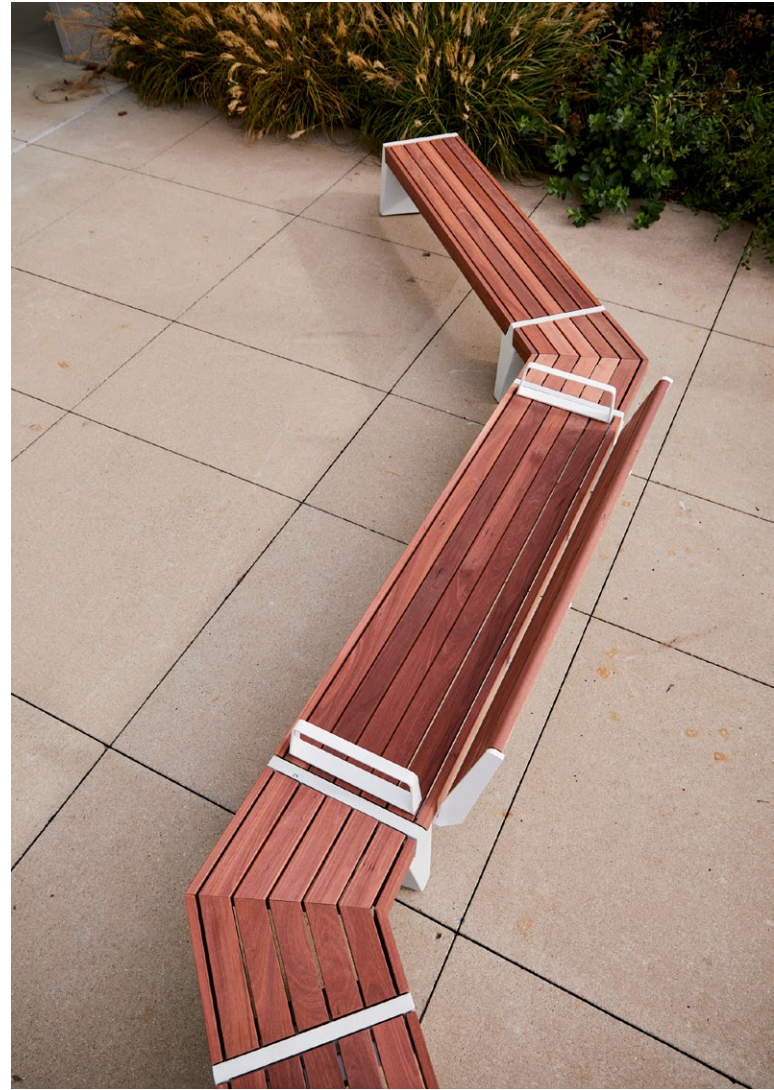

landscapeforms®

STRATA Beam

A Flexible Family Creates Unique Site Identity

STRATA Beam, designed by Jess Sorel, marries Landscape Forms' proprietary Meldstone ultra-high performance concrete (UHPC) with the warmth of wood in a table and benches that create distinctive gathering and resting places in natural and urban settings. STRATA Beam benches can be joined together in myriad arrangements using the STRATA Beam expansion modular connectors, enabling designers to arrive at aesthetics uniquely their own.

Designed to Be One-of-a-Kind

With modular bridge legs and three different angle connectors in 90°, 60° and 45°, the STRATA Beam expansion widens the scope of the STRATA Beam family. Customized configurations range from familiar L-benches and U-benches, to fully enclosed squares, hexagons and octagons, to snaking asymmetric runs and mixed configurations incorporating singular STRATA Beam benches and tables.

Architectural Presence that Creates a Sense of Place

Cast concrete structural elements spanned by wood seat and table surfaces provide contrasts between cast and milled, hard and soft, and cool and warm. The thin profile and sculptural form of the UHPC structure belie its durability, while light plays quietly across the faceted concrete surfaces and through the slatted wood. The architectural presence of the STRATA Beam table and adaptable benches delineates space and guides movement in both natural and metropolitan outdoor environments.

Striking Family Characteristics

The STRATA Beam family includes an 87"-long table and table benches in 31" and 69" lengths and an 80"-long, three-seat bench with and without a back and optional arms. The 69" bench is sized for easy ingress and egress, and 31"-long benches can be paired at the table or placed individually to provide wheelchair access. STRATA Beam's Meldstone components are offered in a white, natural and deep gray.