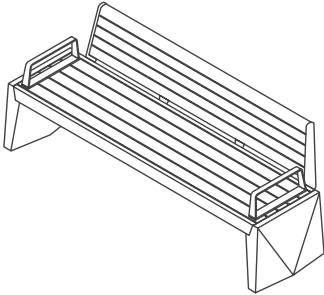

Designed to Be One-of-a-Kind

With modular bridge legs and three different angle connectors in 90°, 60° and 45°, the STRATA Beam expansion widens the scope of the STRATA Beam family. Customized configurations range from familiar L-benches and U-benches, to fully enclosed squares, hexagons and octagons, to snaking asymmetric runs and mixed configurations incorporating singular STRATA Beam benches and tables.

Striking Family Characteristics

The STRATA Beam family includes an 87"-long table and table benches in 31" and 69" lengths and an 80"-long, three-seat bench with and without a back and optional arms. The 69" bench is sized for easy ingress and egress, and 31"-long benches can be paired at the table or placed individually to provide wheelchair access. STRATA Beam's Meldstone components are offered in a white, natural and deep gray.

Statement of Line

landscapeforms®

STRATA Beam