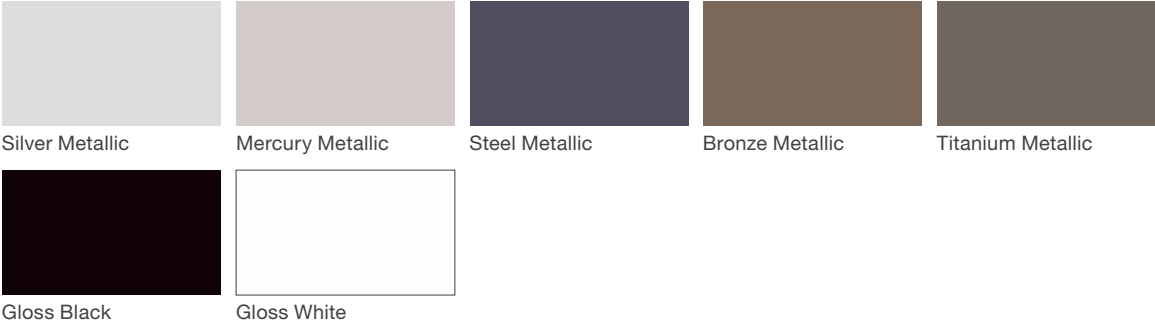

## Material / Colors Sheet

### Vivid Series - Powdercoated Metal\* (Fine Texture)

### Neutral Series - Powdercoated Metal\*

### Architectural Series - Powdercoated Metal\* (Fine Texture)