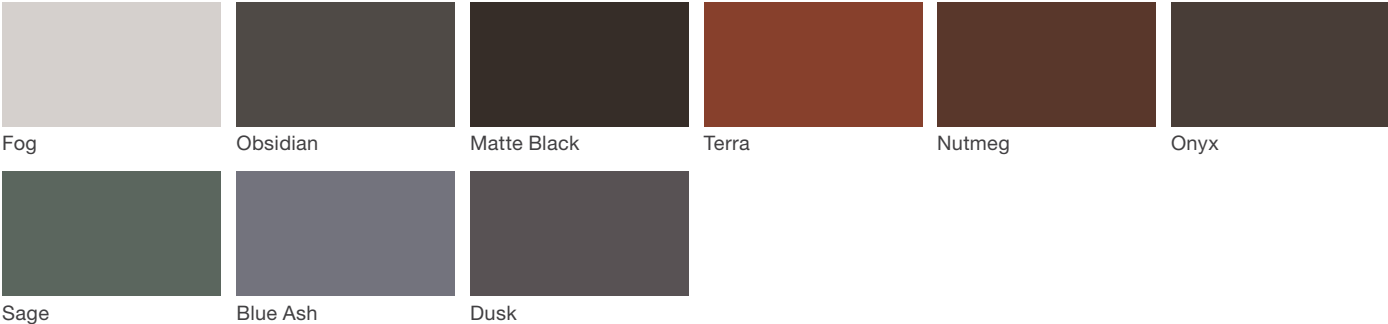

Architectural Series - Powdercoated Metal* (Fine Texture)