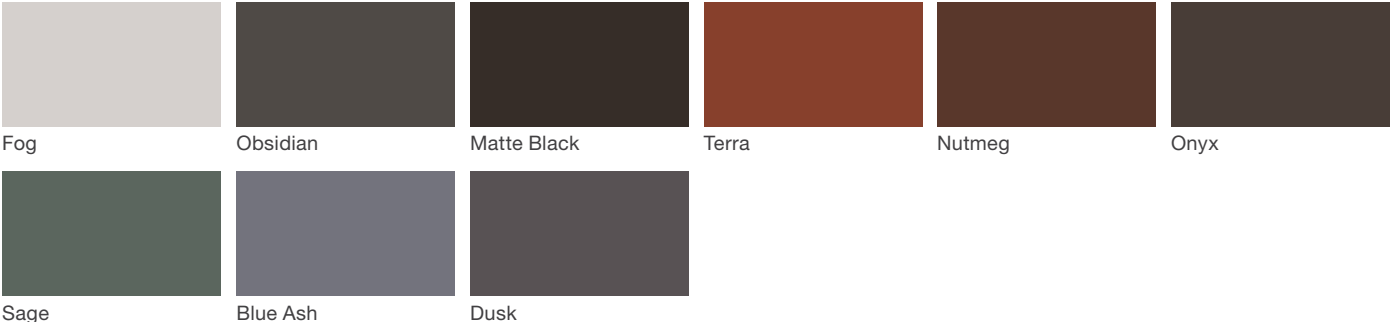

Select Recycling System

landscapeforms

Material / Colors Sheet

Vivid Series - Powdercoated Metal* (Fine Texture)

Neutral Series - Powdercoated Metal*

Architectural Series - Powdercoated Metal* (Fine Texture)

Select Recycling System

landscapeforms

Material / Colors Sheet

Powdercoated Metal

Powdercoated Metal Pangard II® Polyester Powdercoat is a hard, yet flexible, finish that resists rusting, chipping, peeling and fading. In addition to colors shown, a wide selection of optional and custom colors may be specified for an upcharge.