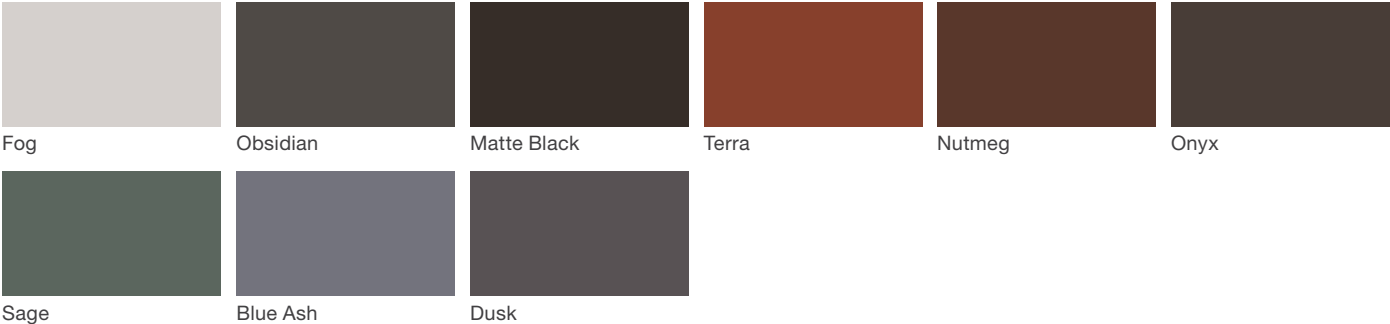

Scarborough Bench

Material / Colors Sheet

Vivid Series - Powdercoated Metal* (Fine Texture)

Neutral Series - Powdercoated Metal*

Architectural Series - Powdercoated Metal* (Fine Texture)

Scarborough Bench

landscapeforms®

Material / Colors Sheet

Powdercoated Metal

Powdercoated Metal Pangard II® Polyester Powdercoat is a hard, yet flexible, finish that resists rusting, chipping, peeling and fading. In addition to colors shown, a wide selection of optional and custom colors may be specified for an upcharge.