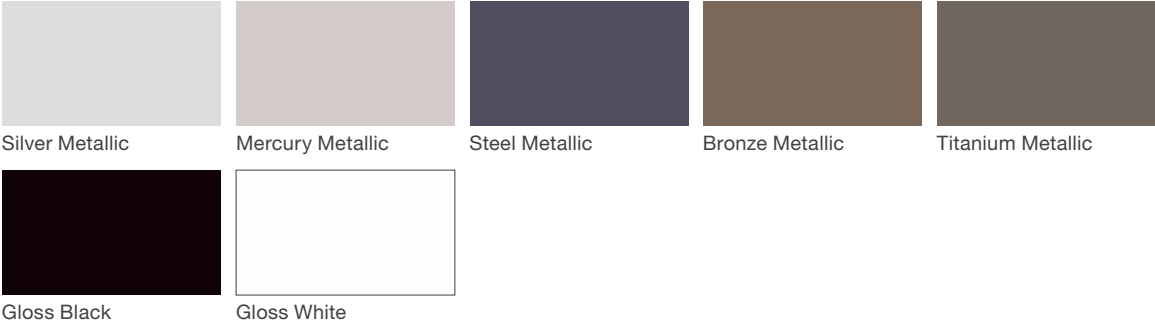

Scarborough Bench

Material / Colors Sheet

Vivid Series - Powdercoated Metal* (Fine Texture)

Neutral Series - Powdercoated Metal*

Architectural Series - Powdercoated Metal* (Fine Texture)

Scarborough Bench

landscapeforms®

Material / Colors Sheet

Powdercoated Metal

Powdercoated Metal Pangard II® Polyester Powdercoat is a hard, yet flexible, finish that resists rusting, chipping, peeling and fading. In addition to colors shown, a wide selection of optional and custom colors may be specified for an upcharge.