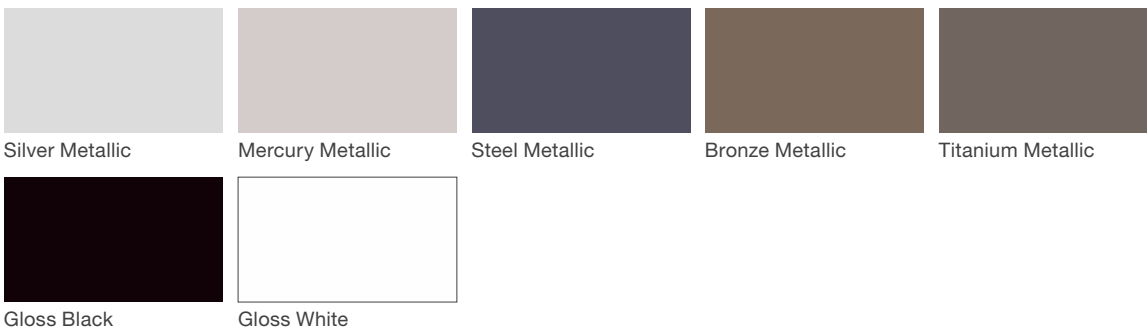

Rockford Litter

landscapeforms

Material / Colors Sheet

Vivid Series - Powdercoated Metal* (Fine Texture)

Neutral Series - Powdercoated Metal*

Architectural Series - Powdercoated Metal* (Fine Texture)

Rockford Litter

landscapeforms

Material / Colors Sheet

Powdercoated Metal

Powdercoated Metal Pangard II® Polyester Powdercoat is a hard, yet flexible, finish that resists rusting, chipping, peeling and fading. In addition to colors shown, a wide selection of optional and custom colors may be specified for an upcharge.