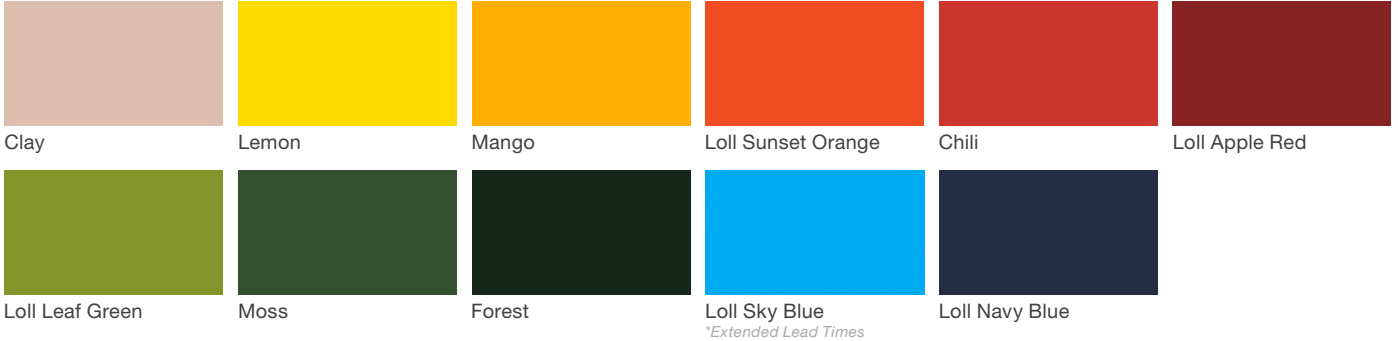

Rockford Litter

landscapeforms

Material / Colors Sheet

Vivid Series - Powdercoated Metal* (Fine Texture)

Neutral Series - Powdercoated Metal*

Architectural Series - Powdercoated Metal* (Fine Texture)

Rockford Litter

landscapeforms

Material / Colors Sheet

Powdercoated Metal

Powdercoated Metal Pangard II® Polyester Powdercoat is a hard, yet flexible, finish that resists rusting, chipping, peeling and fading. In addition to colors shown, a wide selection of optional and custom colors may be specified for an upcharge.