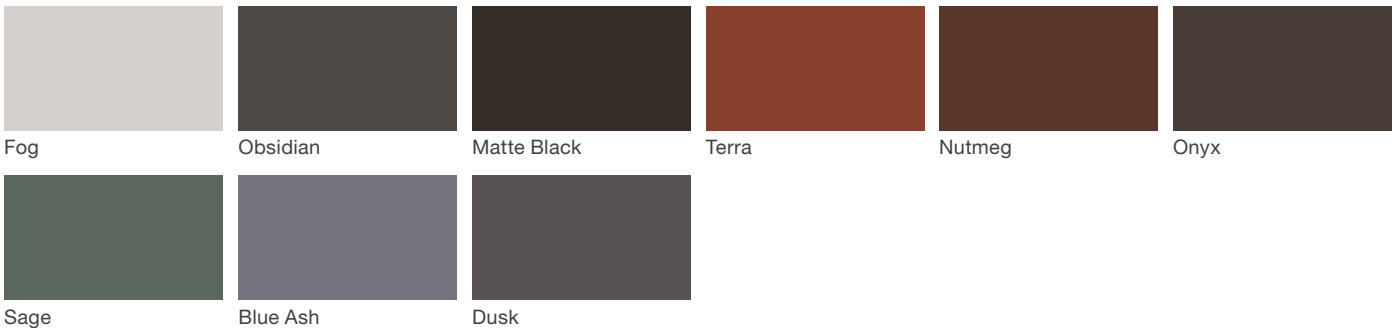

Rockford Litter

landscapeforms

Material / Colors Sheet

Vivid Series - Powdercoated Metal* (Fine Texture)

Neutral Series - Powdercoated Metal*

Architectural Series - Powdercoated Metal* (Fine Texture)

Rockford Litter

landscapeforms

Material / Colors Sheet

Powdercoated Metal

Powdercoated Metal Pangard II® Polyester Powdercoat is a hard, yet flexible, finish that resists rusting, chipping, peeling and fading. In addition to colors shown, a wide selection of optional and custom colors may be specified for an upcharge.