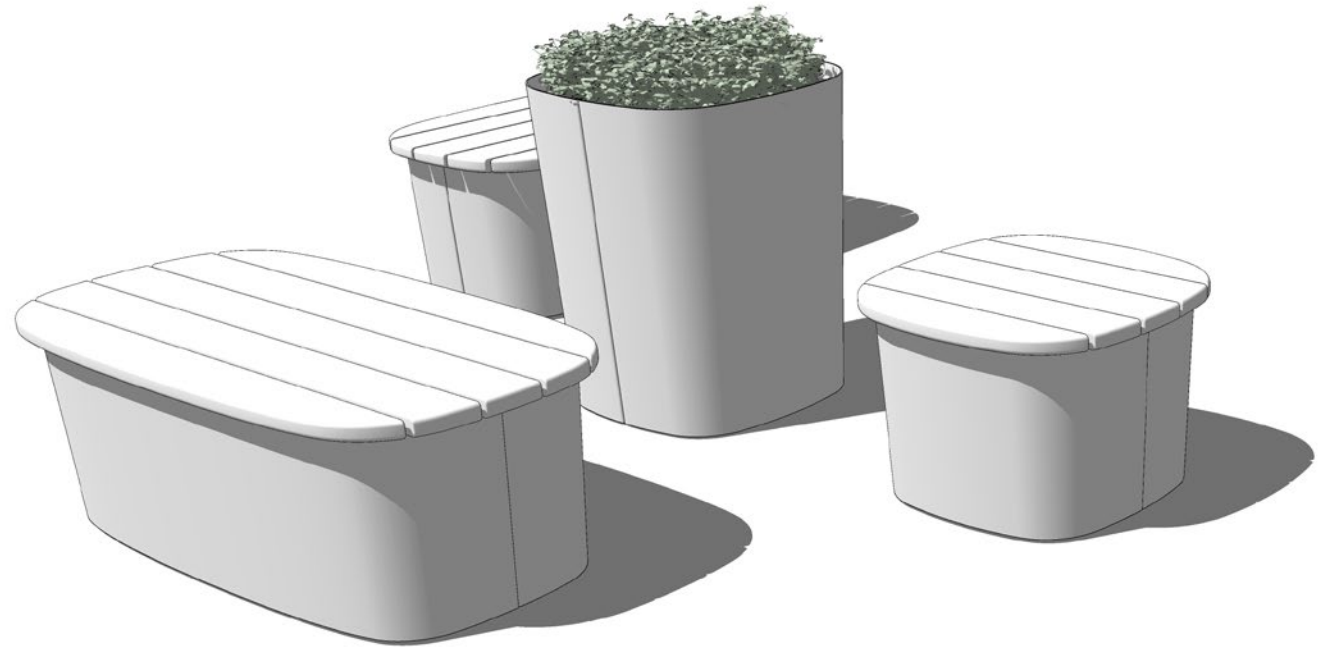

(7) 94" Platform / 8" Depth / Tall

(5) Side Table

Pods

Pods Configuration #1

Components

(1) 21" Seat

(1) 21" Planter / Tall

(1) 44" Seat

(1) 21" Planter / Short

Pods Configuration #2

Components

(1) 21" Seat

(1) 21" Planter / Tall

(1) 56" Seat with Planter

Pods Configuration #3

Components

(1) 21" Seat

(2) 44" Seat

(1) 21" Planter / Tall

Pods Configuration #4

Components

(1) 21" Planter / Short

(1) 44" Planter / Short

(1) 56" Planter / Tall