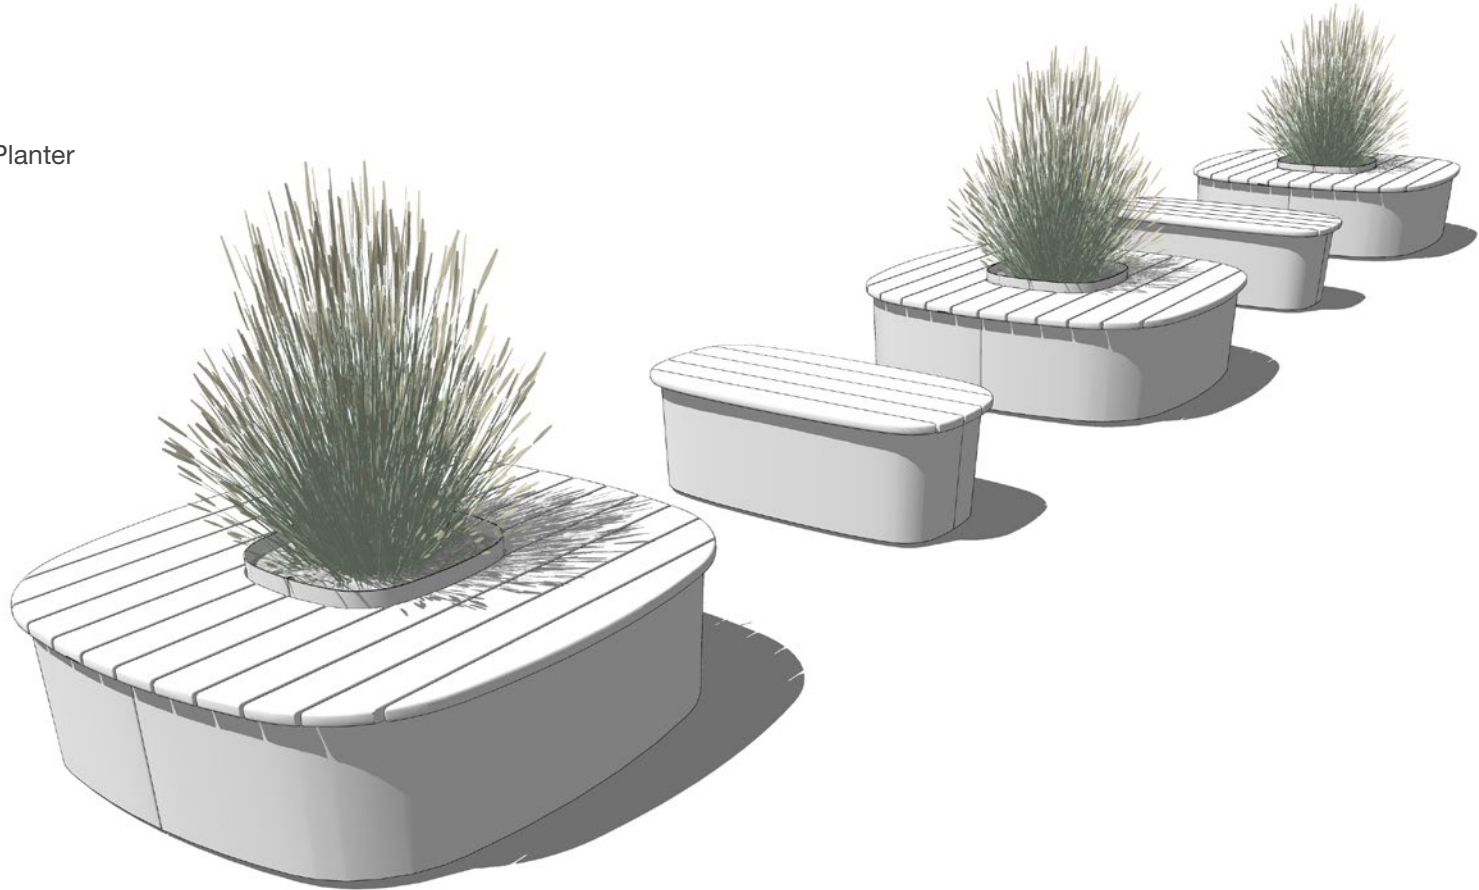

(3) 21" Seat

(1) 21" Planter / Short

Pods Configuration #10

Components

(2) 44" Seat

(3) 56" Seat with Planter

Plains & Pods

Plains & Pods Configuration #1

Components

(2) 94" Platform / 8" Depth / Short

(2) 94" Platform / 8" Depth / Tall

(1) Side Table

(1) 21" Planter / Short

(1) 44" Planter / Tall

Plains & Pods Configuration #2

Components

- (1) 94" Platform / 33" Depth / Short
- (1) 94" Platform / 49" Depth / Short
- (1) 94" Platform / 49" Depth / Tall
- (1) Side Table
- (1) 21" Planter / Tall

Plains & Pods Configuration #3

Components

- (1) 94" Platform / 49" Depth / Short
- (1) 94" Platform / 33" Depth / Tall
- (1) Side Table
- (1) 21" Planter / Tall