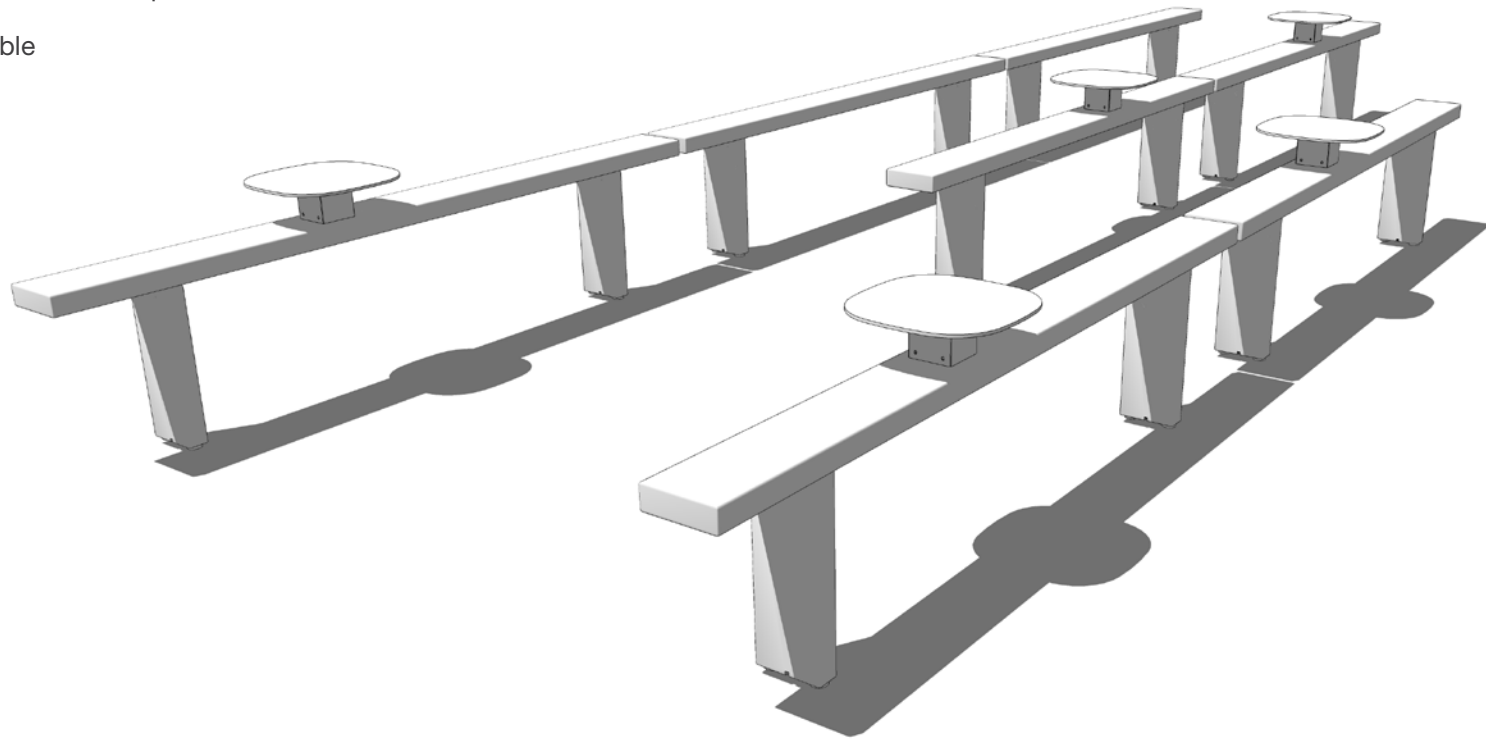

Plains Configuration #7

Components

(7) 94" Platform / 8" Depth / Tall

(5) Side Table