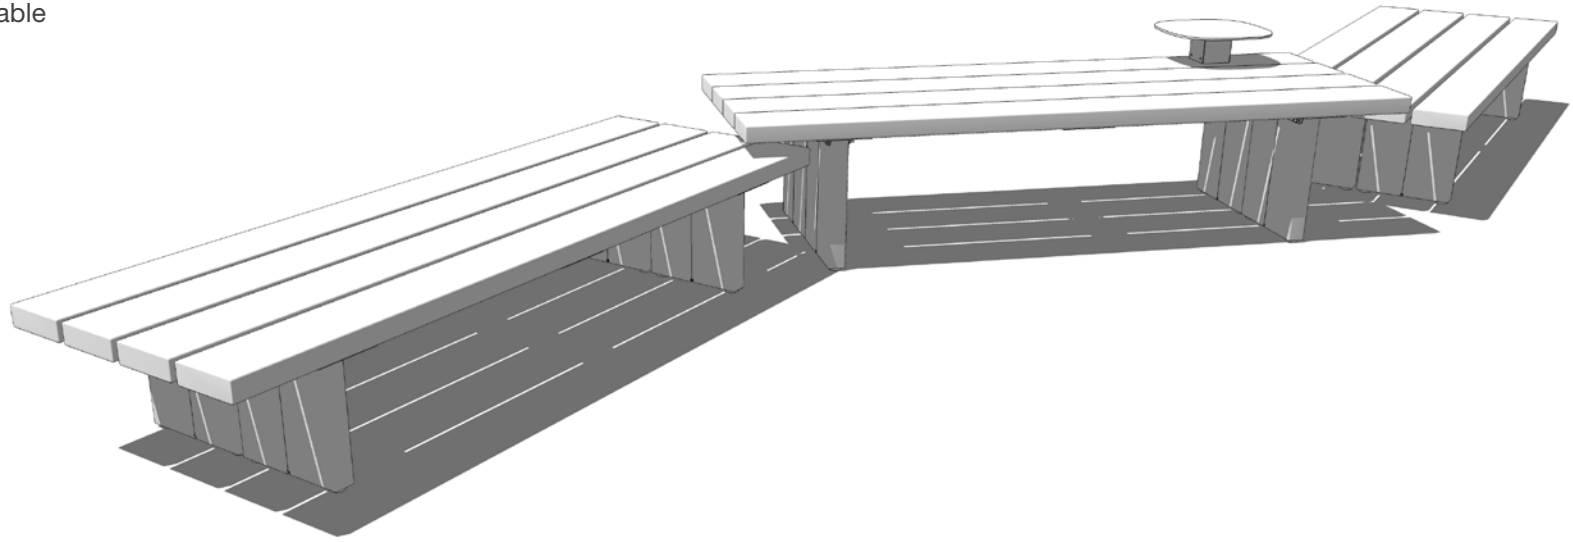

(1) 94" Platform / 33" Depth / Short

(1) 94" Platform / 49" Depth / Tall

(1) Backrest

Plains Configuration #4

Components

(2) 94" Platform / 33" Depth / Short

(1) 94" Platform / 33" Depth / Tall

(1) Side Table