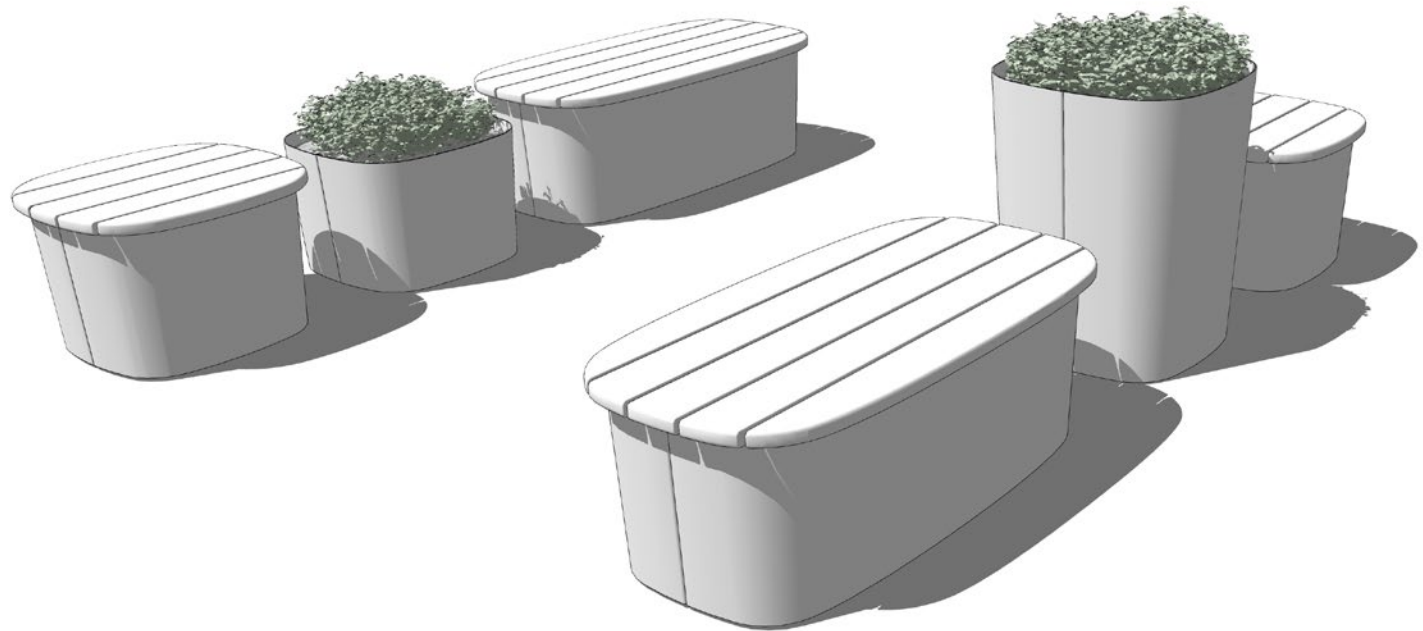

(1) 21" Planter / Short

Pods Configuration #7

Components

(3) 44" Planter / Tall

(1) 21" Planter / Short

(1) 21" Seat

(1) 44" Seat

(1) 56" Seat with Planter

Pods Configuration #8

Components

(2) 21" Seat

(2) 44" Seat

(1) 21" Planter / Short

(1) 21" Planter / Tall

Pods Configuration #9

Components

(3) 21" Seat

(1) 21" Planter / Short

Pods Configuration #10

Components

(2) 44" Seat

(3) 56" Seat with Planter

Plains & Pods

Plains & Pods Configuration #1

Components

(2) 94" Platform / 8" Depth / Short

(2) 94" Platform / 8" Depth / Tall

(1) Side Table

(1) 21" Planter / Short

(1) 44" Planter / Tall

Plains & Pods Configuration #2

Components