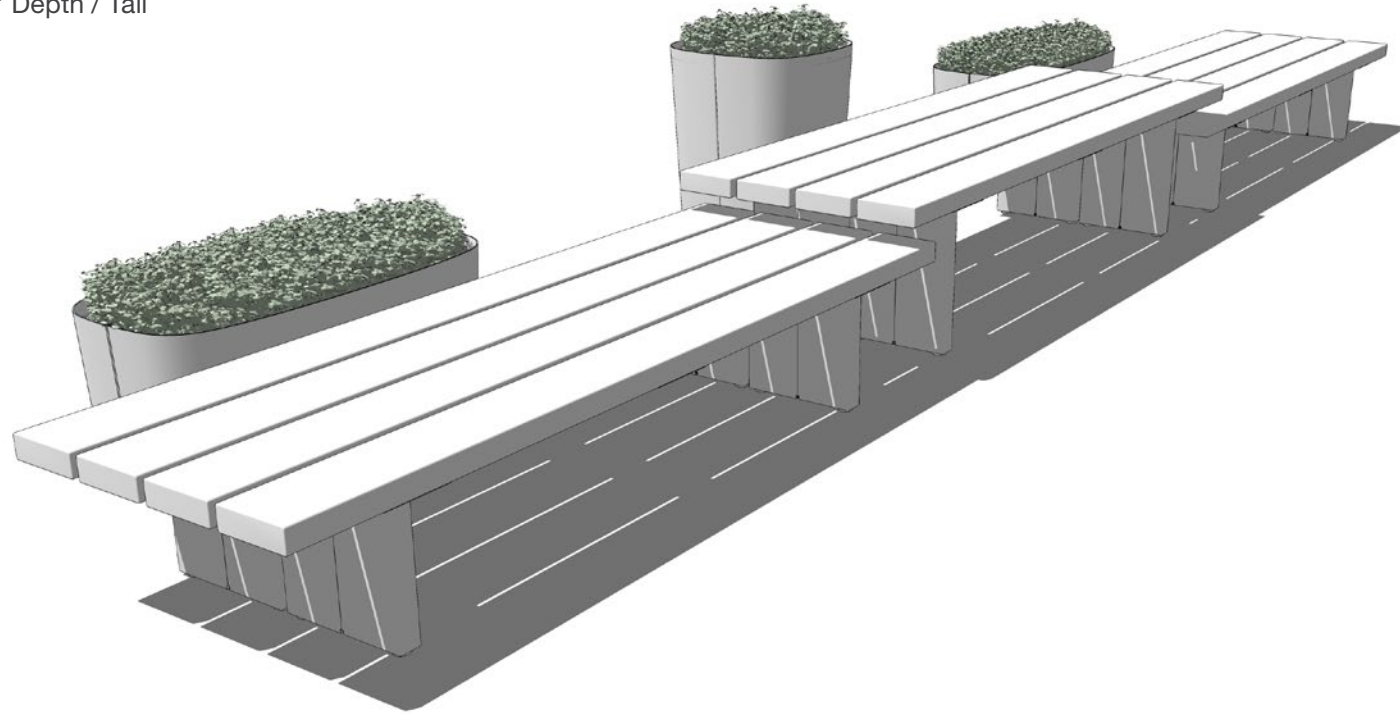

Plains & Pods Configuration #4

Components

(2) 94" Platform / 33" Depth / Short

(1) 94" Platform / 33" Depth / Tall

(2) 44" Planter / Low

(1) 21" Planter / Tall

Plains & Pods Configuration #5

Components

- (1) 94" Platform / 49" Depth / Short
- (1) 94" Platform / 33" Depth / Tall
- (2) Backrest
- (2) 21" Planter / Tall

landscapeforms.com

Plains & Pods™:
Design by Industrial Facility

Specifications are subject
to change without notice.
Landscape Forms supports
the Landscape Architecture
Foundation at the Second
Century level. ©2024
Landscape Forms, Inc.