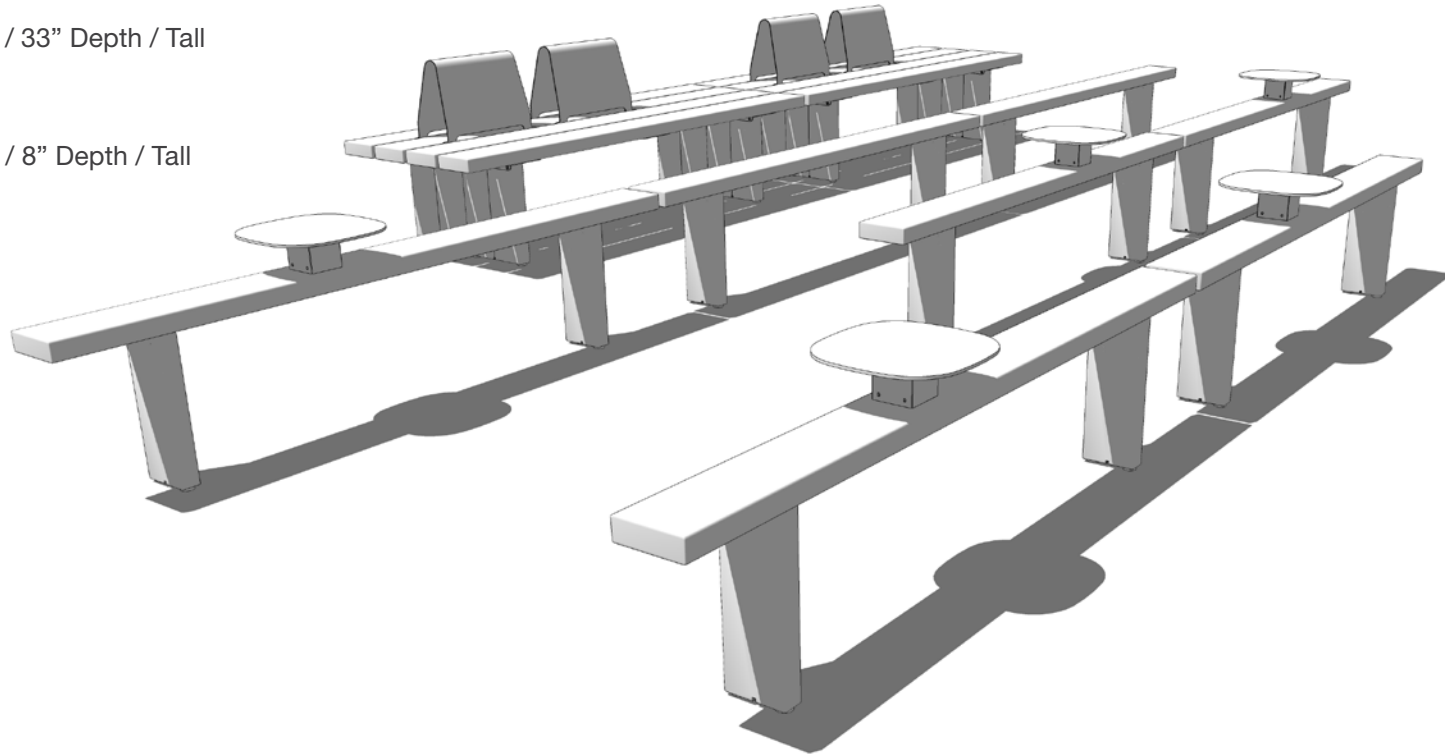

Plains Configuration #8

Components

(2) 94" Platform / 33" Depth / Tall

(4) Backrest

(7) 94" Platform / 8" Depth / Tall

(5) Side Table