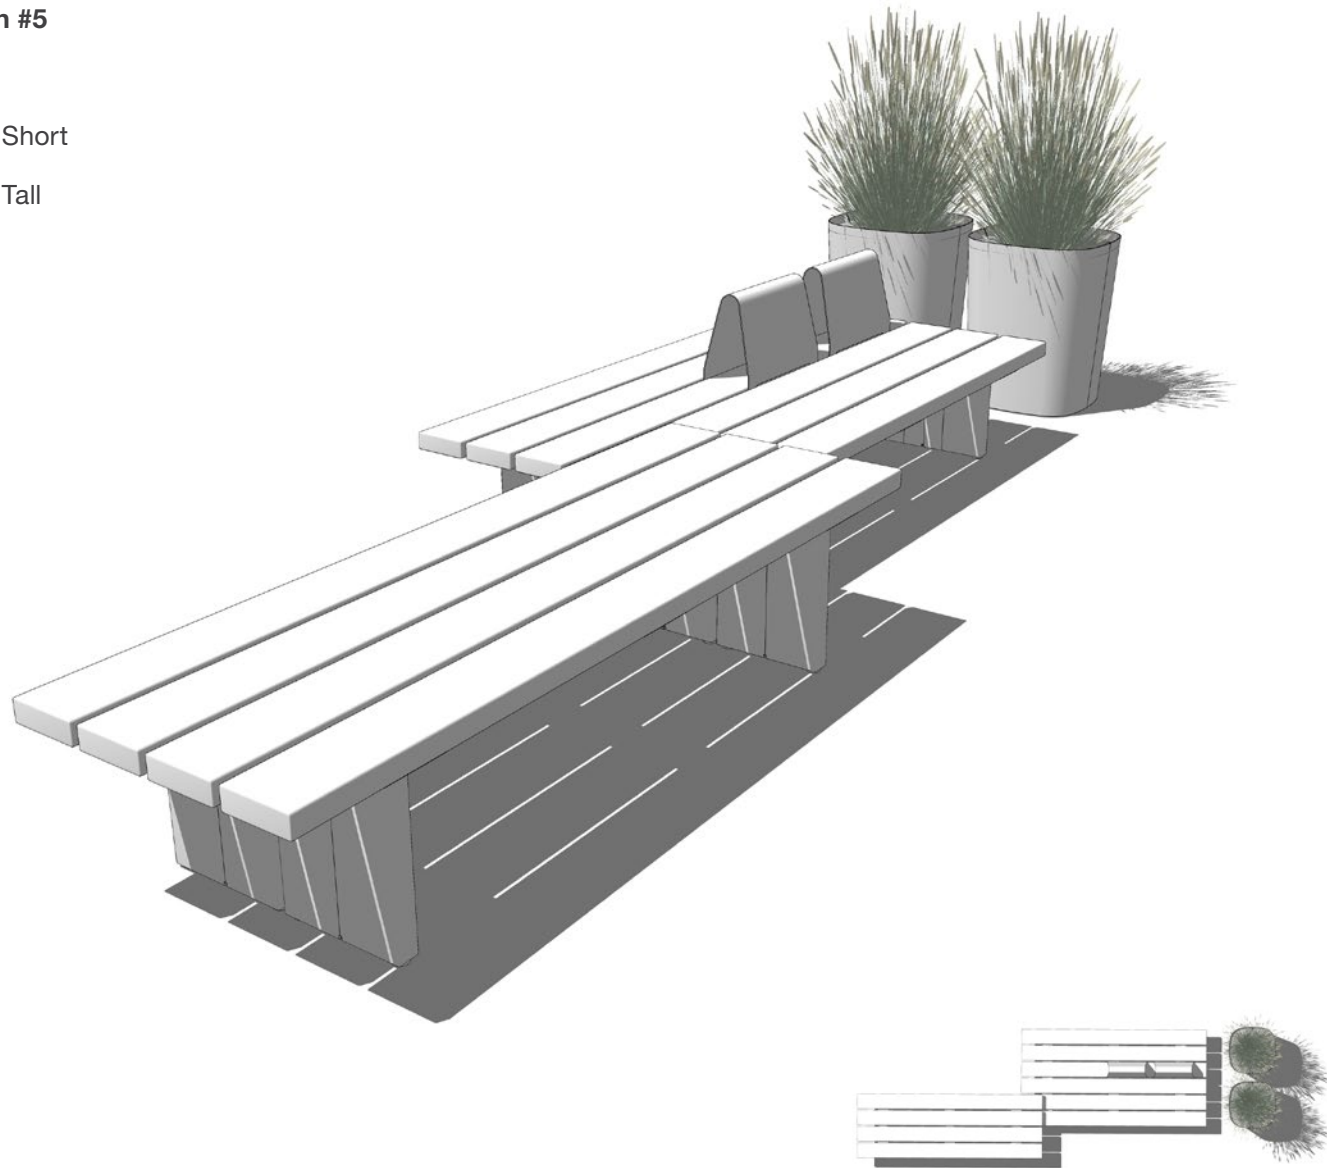

Plains & Pods Configuration #4

Components

(2) 94" Platform / 33" Depth / Short

(1) 94" Platform / 33" Depth / Tall

(2) 44" Planter / Low

(1) 21" Planter / Tall

Plains & Pods Configuration #5

Components

- (1) 94" Platform / 49" Depth / Short
- (1) 94" Platform / 33" Depth / Tall
- (2) Backrest
- (2) 21" Planter / Tall

landscapeforms.com

Plains & Pods™:
Design by Industrial Facility

Specifications are subject
to change without notice.
Landscape Forms supports
the Landscape Architecture
Foundation at the Second
Century level. ©2024
Landscape Forms, Inc.