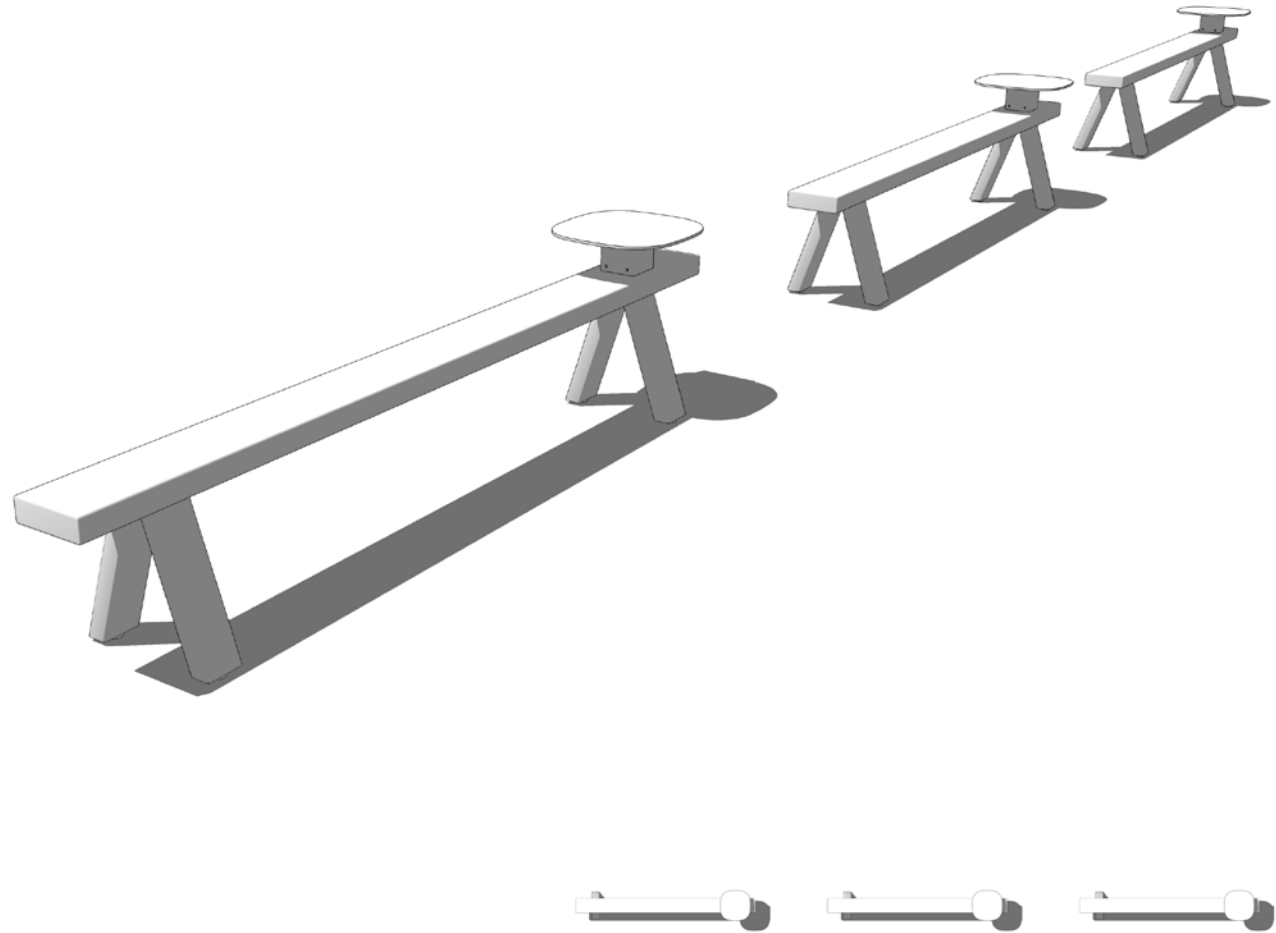

(3) Side Table

Plains Configuration #2

Components

(2) 94" Trestle / 8" Depth / Short

(2) 94" Platform / 8" Depth / Tall

(1) Side Table

Plains Configuration #3

Components