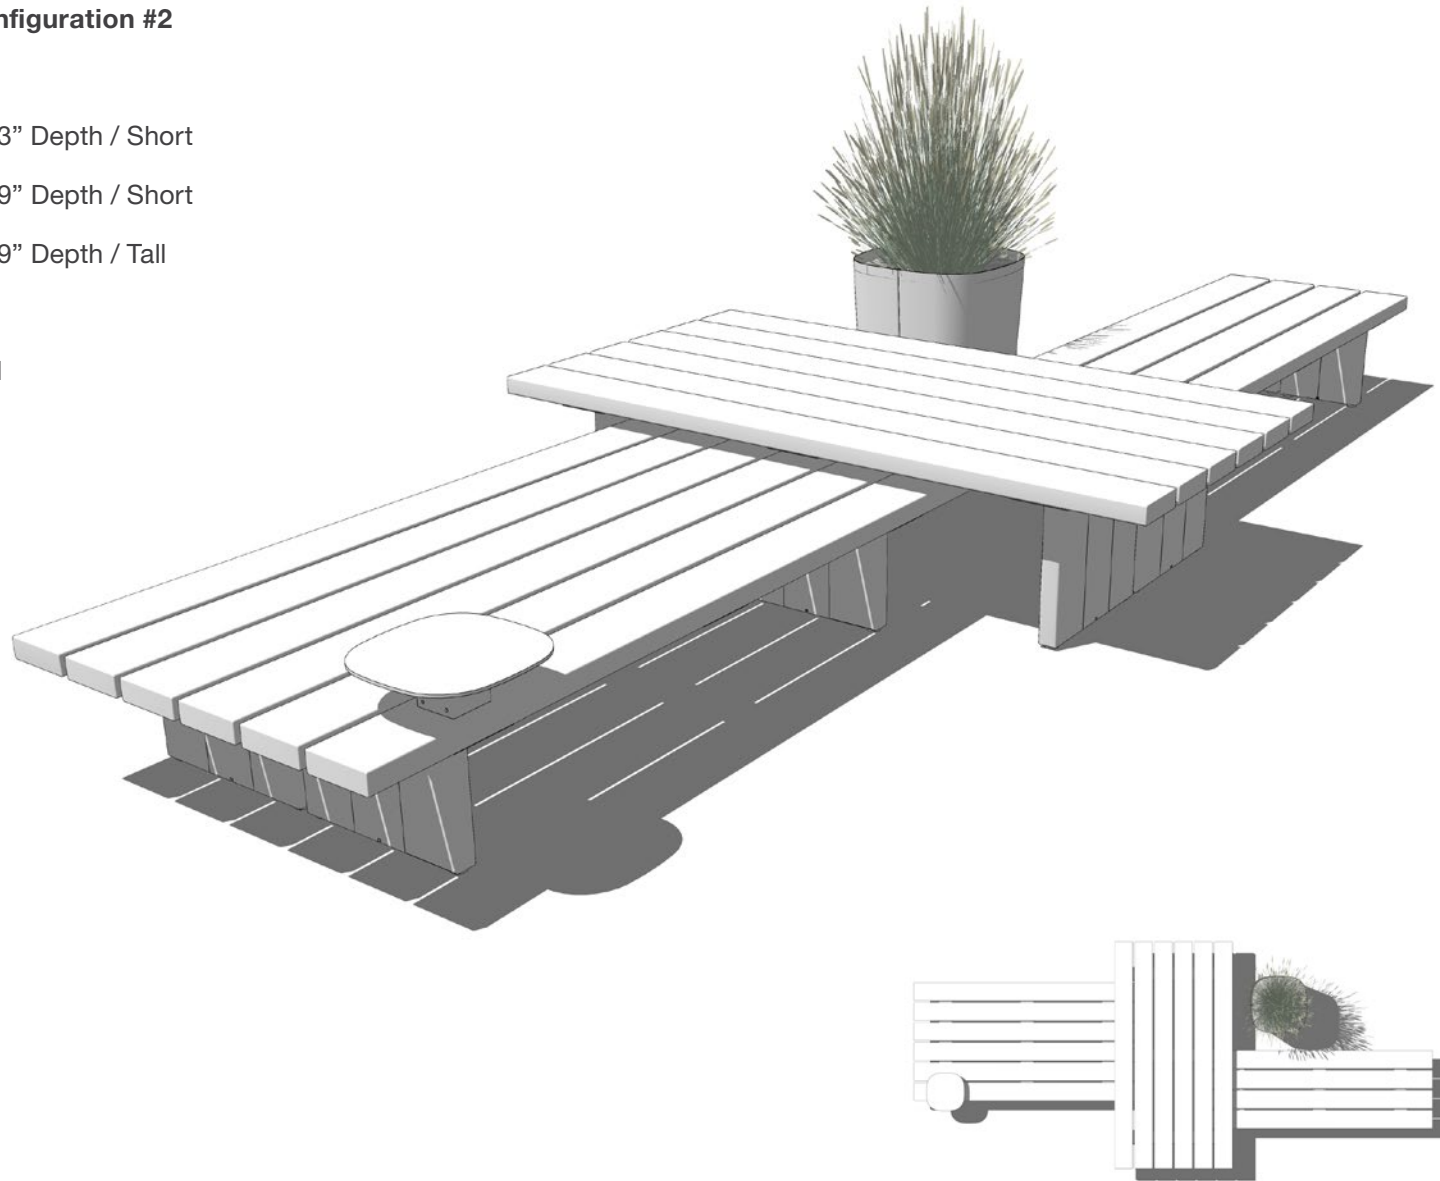

(3) 21" Seat

(1) 21" Planter / Short

Pods Configuration #10

Components

(2) 44" Seat

(3) 56" Seat with Planter

Plains & Pods

Plains & Pods Configuration #1

Components

(2) 94" Platform / 8" Depth / Short

(2) 94" Platform / 8" Depth / Tall

(1) Side Table

(1) 21" Planter / Short

(1) 44" Planter / Tall

Plains & Pods Configuration #2

Components

- (1) 94" Platform / 33" Depth / Short
- (1) 94" Platform / 49" Depth / Short
- (1) 94" Platform / 49" Depth / Tall
- (1) Side Table
- (1) 21" Planter / Tall

Plains & Pods Configuration #3

Components

- (1) 94" Platform / 49" Depth / Short
- (1) 94" Platform / 33" Depth / Tall
- (1) Side Table
- (1) 21" Planter / Tall