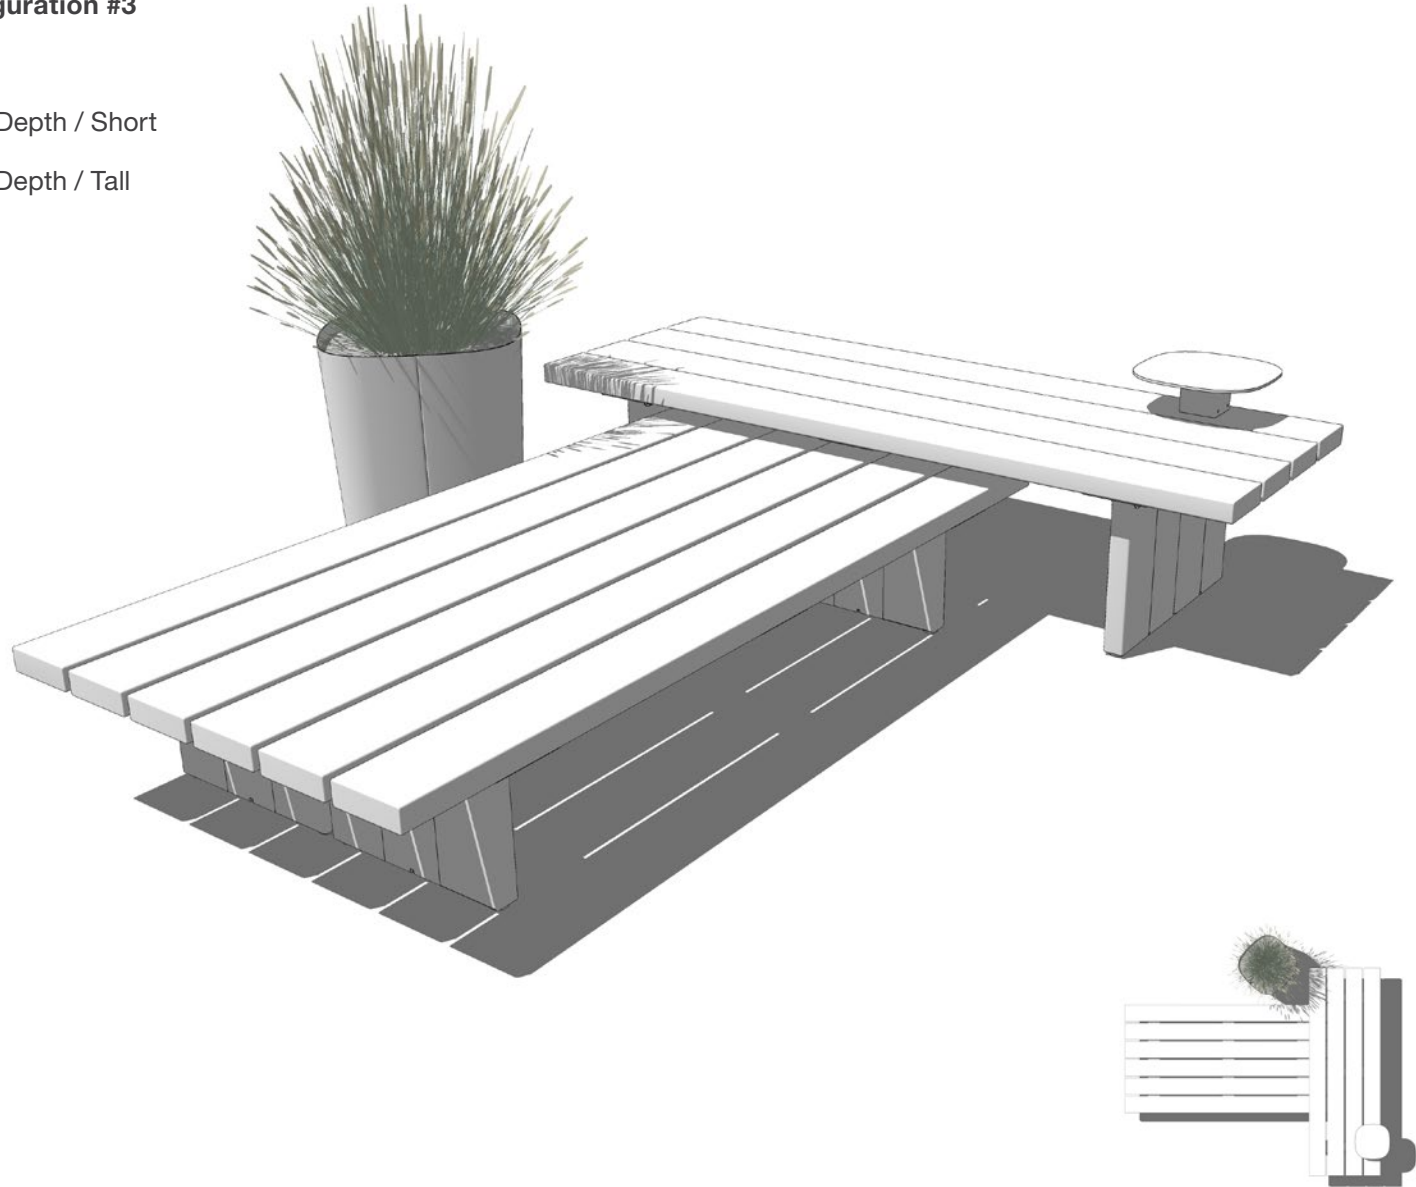

(3) 21" Seat

(1) 21" Planter / Short

Pods Configuration #10

Components

(2) 44" Seat

(3) 56" Seat with Planter

Plains & Pods

Plains & Pods Configuration #1

Components

(2) 94" Platform / 8" Depth / Short

(2) 94" Platform / 8" Depth / Tall

(1) Side Table

(1) 21" Planter / Short

(1) 44" Planter / Tall

Plains & Pods Configuration #2

Components

- (1) 94" Platform / 33" Depth / Short
- (1) 94" Platform / 49" Depth / Short
- (1) 94" Platform / 49" Depth / Tall
- (1) Side Table
- (1) 21" Planter / Tall

Plains & Pods Configuration #3

Components

- (1) 94" Platform / 49" Depth / Short
- (1) 94" Platform / 33" Depth / Tall
- (1) Side Table
- (1) 21" Planter / Tall