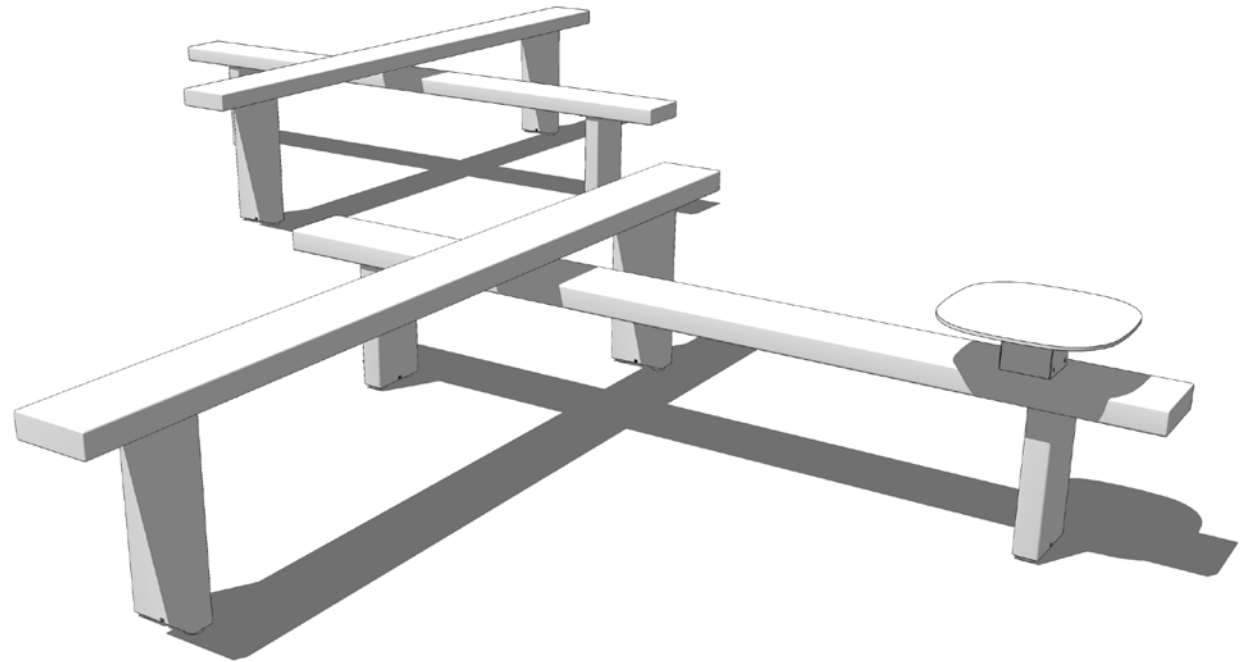

(3) Side Table

Plains Configuration #2

Components

(2) 94" Trestle / 8" Depth / Short

(2) 94" Platform / 8" Depth / Tall

(1) Side Table

Plains Configuration #3

Components

(1) 94" Platform / 33" Depth / Short

(1) 94" Platform / 49" Depth / Tall

(1) Backrest

Plains Configuration #4

Components

(2) 94" Platform / 33" Depth / Short

(1) 94" Platform / 33" Depth / Tall

(1) Side Table