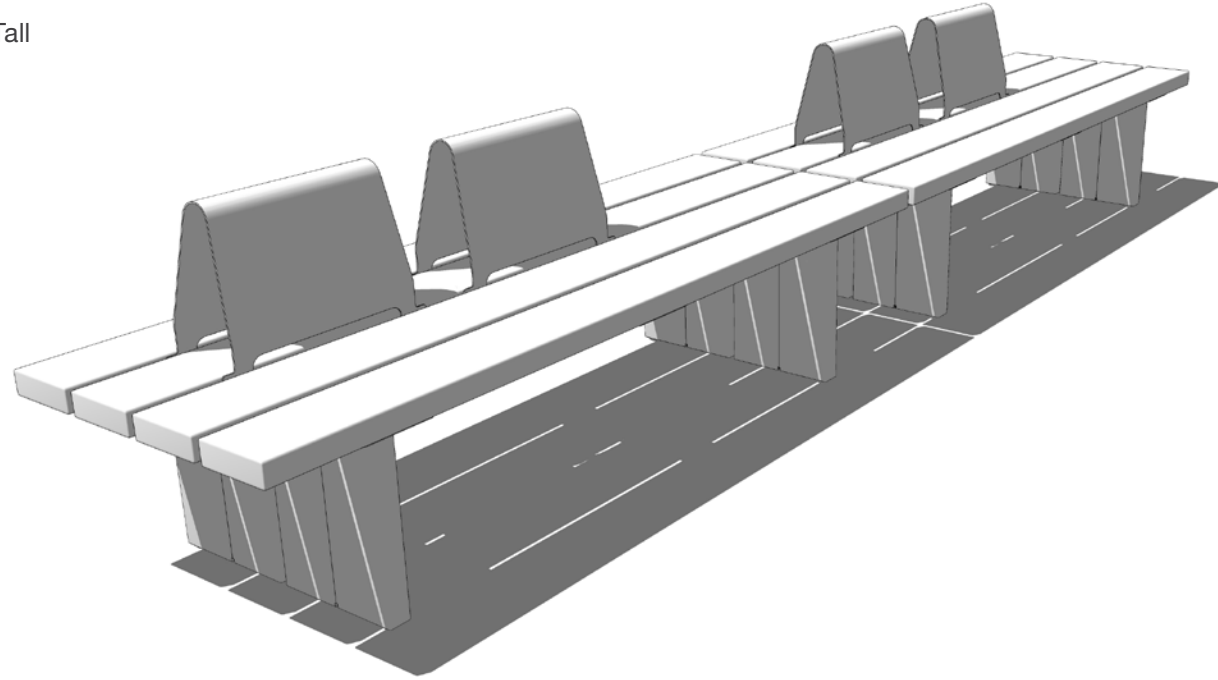

Plains Configuration #5

Components

(2) 94" Platform / 33" Depth / Tall

(2) 94" Trestle / 8" Depth / Short

Plains Configuration #6

Components

(2) 94" Platform / 33" Depth / Tall

(4) Backrest