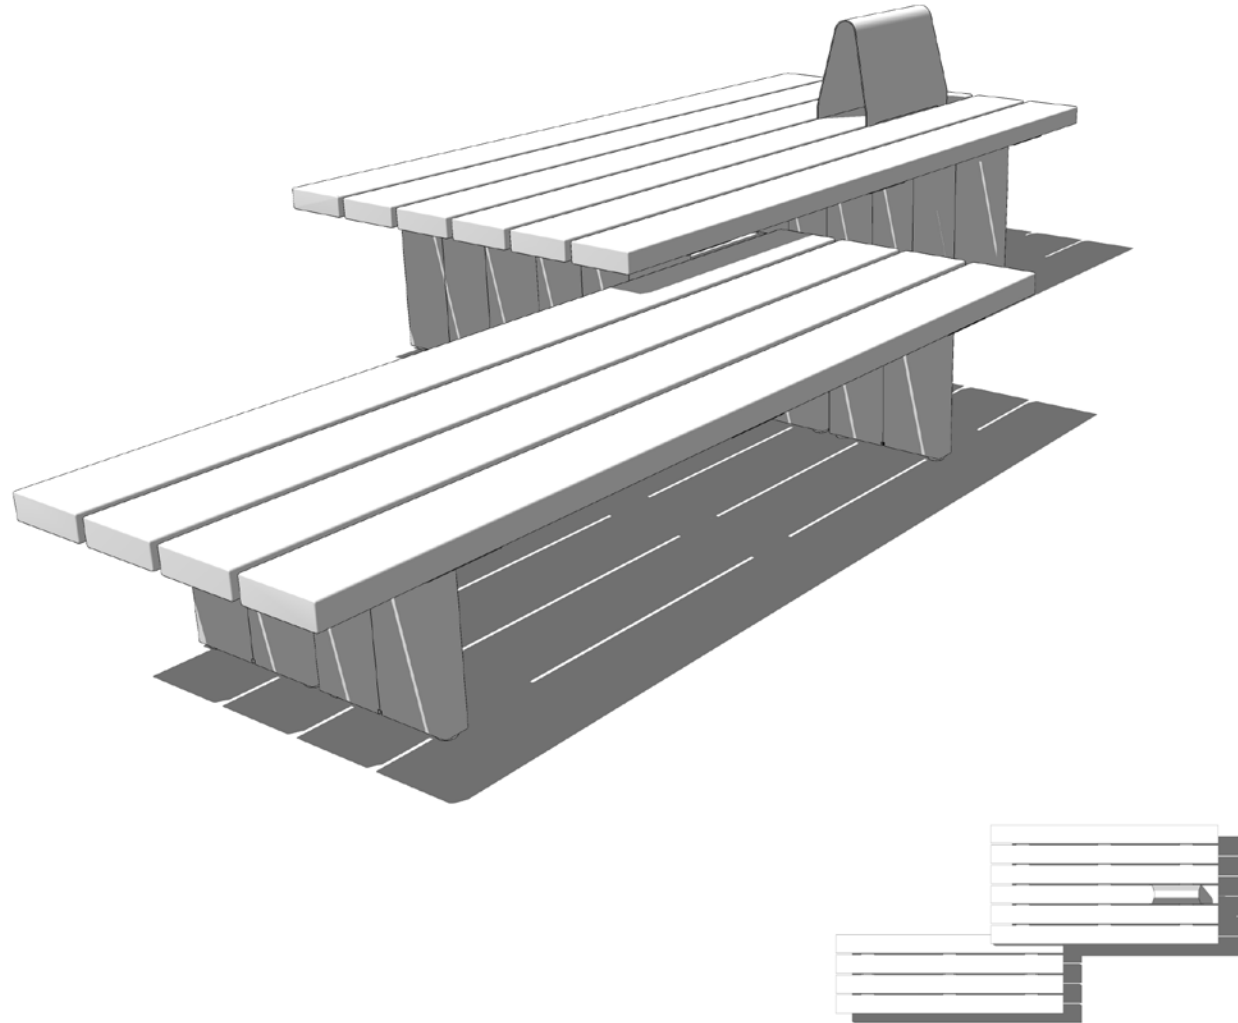

Plains Configuration #3

Components

(1) 94" Platform / 33" Depth / Short

(1) 94" Platform / 49" Depth / Tall

(1) Backrest