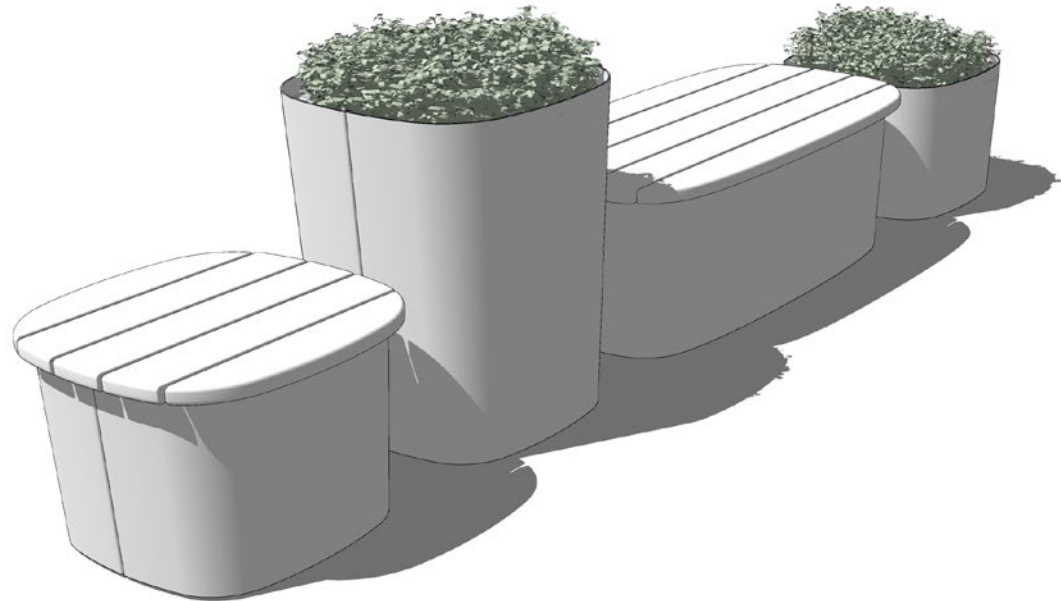

(7) 94" Platform / 8" Depth / Tall

(5) Side Table

Pods

Pods Configuration #1

Components

(1) 21" Seat

(1) 21" Planter / Tall

(1) 44" Seat

(1) 21" Planter / Short

Pods Configuration #2

Components

(1) 21" Seat

(1) 21" Planter / Tall

(1) 56" Seat with Planter

Pods Configuration #3

Components

(1) 21" Seat

(2) 44" Seat

(1) 21" Planter / Tall

Pods Configuration #4

Components

(1) 21" Planter / Short

(1) 44" Planter / Short

(1) 56" Planter / Tall