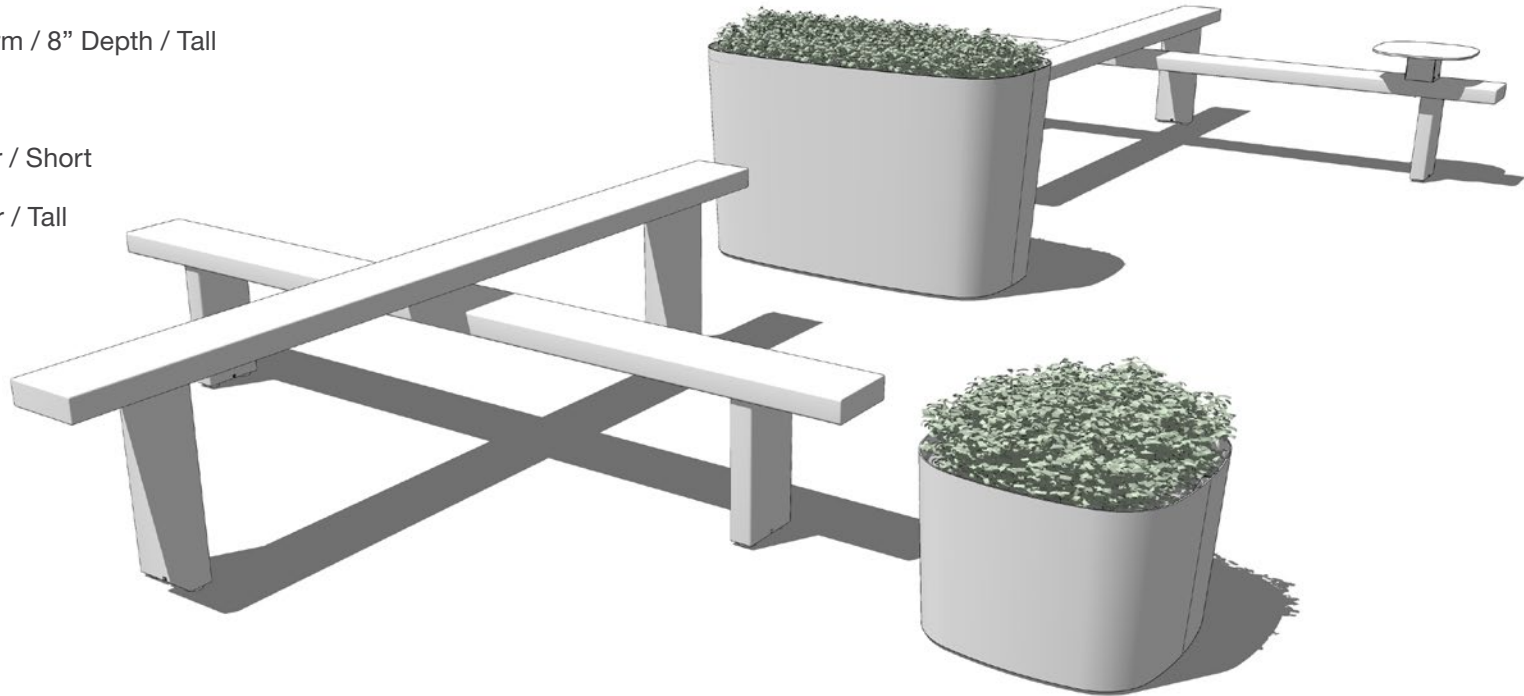

(3) 21" Seat

(1) 21" Planter / Short

Pods Configuration #10

Components

(2) 44" Seat

(3) 56" Seat with Planter

Plains & Pods

Plains & Pods Configuration #1

Components

(2) 94" Platform / 8" Depth / Short

(2) 94" Platform / 8" Depth / Tall

(1) Side Table

(1) 21" Planter / Short

(1) 44" Planter / Tall

Plains & Pods Configuration #2

Components

- (1) 94" Platform / 33" Depth / Short
- (1) 94" Platform / 49" Depth / Short
- (1) 94" Platform / 49" Depth / Tall
- (1) Side Table
- (1) 21" Planter / Tall

Plains & Pods Configuration #3

Components

- (1) 94" Platform / 49" Depth / Short
- (1) 94" Platform / 33" Depth / Tall
- (1) Side Table
- (1) 21" Planter / Tall