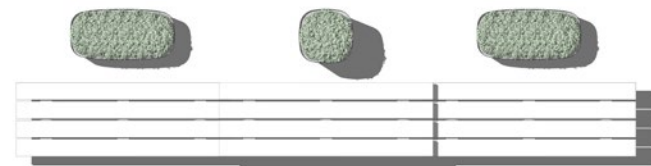

- (1) 94" Platform / 33" Depth / Short
- (1) 94" Platform / 49" Depth / Short
- (1) 94" Platform / 49" Depth / Tall
- (1) Side Table
- (1) 21" Planter / Tall

Plains & Pods Configuration #3

Components

- (1) 94" Platform / 49" Depth / Short
- (1) 94" Platform / 33" Depth / Tall
- (1) Side Table
- (1) 21" Planter / Tall

Plains & Pods Configuration #4

Components

(2) 94" Platform / 33" Depth / Short

(1) 94" Platform / 33" Depth / Tall

(2) 44" Planter / Low

(1) 21" Planter / Tall

Plains & Pods Configuration #5

Components