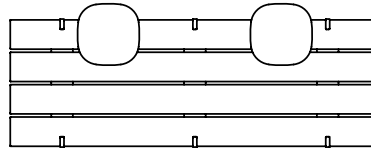

**N/A** : No Tables | No Skate Stops

**1A** : 1 Table | No Skate Stops

**2A** : 2 Tables | No Skate Stops

**2C** : 2 Tables | No Skate Stops

**1B** : 1 Table | No Skate Stops

**2B** : 2 Tables | No Skate Stops

**2D** : 2 Tables | No Skate Stops

## 94" Platform, 33" Depth, Table Options, Skate Stops

**N/A** : No Tables | Skate Stops Both Sides

**1A** : 1 Table | Skate Stops Both Sides

**2A** : 2 Tables | Skate Stops Both Sides

**2C** : 2 Tables | Skate Stops Both Sides

**1B** : 1 Table | Skate Stops Both Sides

**2B** : 2 Tables | Skate Stops Both Sides

**2D** : 2 Tables | Skate Stops Both Sides