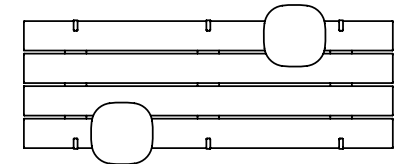

**N/A** : No Tables | No Skate Stops

**1A** : 1 Table | No Skate Stops

**2A** : 2 Tables | No Skate Stops

**2C** : 2 Tables | No Skate Stops

**1B** : 1 Table | No Skate Stops

**2B** : 2 Tables | No Skate Stops

## 94" Platform, 33" Depth, Table Options, Skate Stops

**N/A** : No Tables | Skate Stops Both Sides

**1A** : 1 Table | Skate Stops Both Sides

**2A** : 2 Tables | Skate Stops Both Sides

**2C** : 2 Tables | Skate Stops Both Sides

**1B** : 1 Table | Skate Stops Both Sides

**2B** : 2 Tables | Skate Stops Both Sides

**2D** : 2 Tables | Skate Stops Both Sides