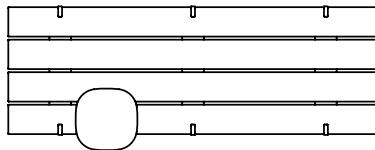

## 94" Platform, 33" Depth, Table Options, Skate Stops

**N/A** : No Tables | Skate Stops Both Sides

**1A** : 1 Table | Skate Stops Both Sides

**2A** : 2 Tables | Skate Stops Both Sides

**2C** : 2 Tables | Skate Stops Both Sides

**1B** : 1 Table | Skate Stops Both Sides

**2B** : 2 Tables | Skate Stops Both Sides

**2D** : 2 Tables | Skate Stops Both Sides