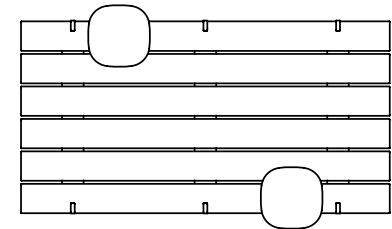

**1B** : 1 Table | Skate Stops Both Sides

**2B** : 2 Tables | Skate Stops Both Sides

**2D** : 2 Tables | Skate Stops Both Sides

**2B** : 2 Tables | No Skate Stops

**2D** : 2 Tables | No Skate Stops

**94" Platform, 49" Depth, Table Options, Skate Stops**

**N/A** : No Tables | Skate Stops Both Sides

**1A** : 1 Table | Skate Stops Both Sides

**2A** : 2 Tables | Skate Stops Both Sides

**2C** : 2 Tables | Skate Stops Both Sides

**1B** : 1 Table | Skate Stops Both Sides

**2B** : 2 Tables | Skate Stops Both Sides

**2D** : 2 Tables | Skate Stops Both Sides