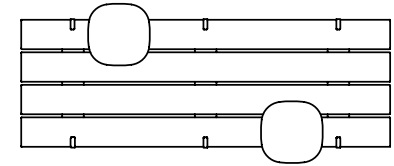

## 94" Platform, 33" Depth, Table Options, Skate Stops

**N/A** : No Tables | Skate Stops Both Sides

**1A** : 1 Table | Skate Stops Both Sides

**2A** : 2 Tables | Skate Stops Both Sides

**2C** : 2 Tables | Skate Stops Both Sides

**1B** : 1 Table | Skate Stops Both Sides

**2B** : 2 Tables | Skate Stops Both Sides

**2D** : 2 Tables | Skate Stops Both Sides