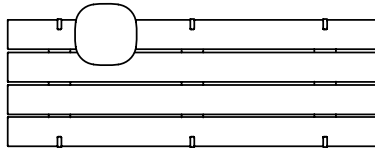

1A : 1 Table | Skate Stops Both Sides