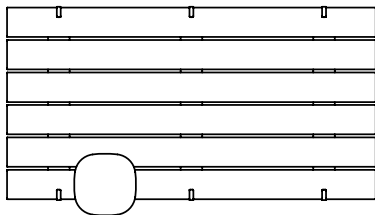

**1B** : 1 Table | Skate Stops Both Sides

**2B** : 2 Tables | Skate Stops Both Sides

**2D** : 2 Tables | Skate Stops Both Sides

**2B** : 2 Tables | No Skate Stops

**2D** : 2 Tables | No Skate Stops

**94" Platform, 49" Depth, Table Options, Skate Stops**

**N/A** : No Tables | Skate Stops Both Sides

**1A** : 1 Table | Skate Stops Both Sides

**2A** : 2 Tables | Skate Stops Both Sides

**2C** : 2 Tables | Skate Stops Both Sides

**1B** : 1 Table | Skate Stops Both Sides

**2B** : 2 Tables | Skate Stops Both Sides

**2D** : 2 Tables | Skate Stops Both Sides