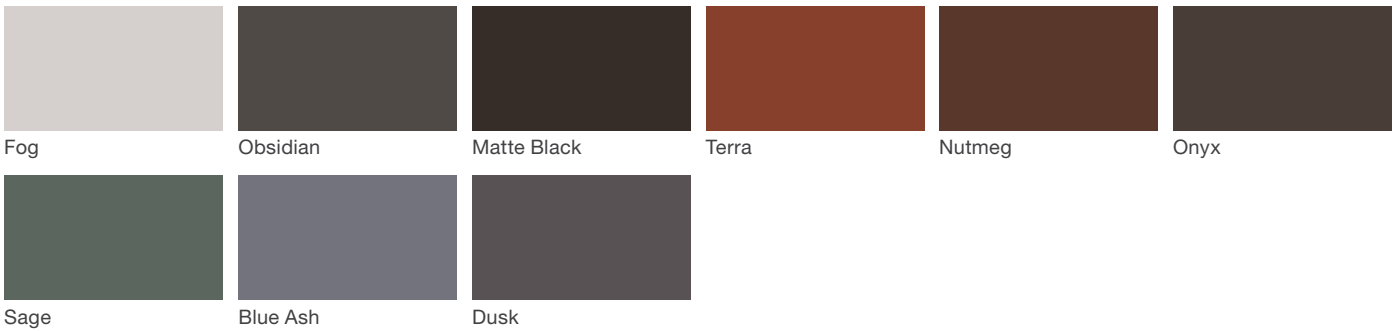

Peak Sunshade

landscapeforms®

Material / Colors Sheet

Vivid Series - Powdercoated Metal* (Fine Texture)

Neutral Series - Powdercoated Metal*

Architectural Series - Powdercoated Metal* (Fine Texture)

Peak Sunshade

landscapeforms®

Material / Colors Sheet

Powdercoated Metal

Powdercoated Metal Pangard II® Polyester Powdercoat is a hard, yet flexible, finish that resists rusting, chipping, peeling and fading. In addition to colors shown, a wide selection of optional and custom colors may be specified for an upcharge.