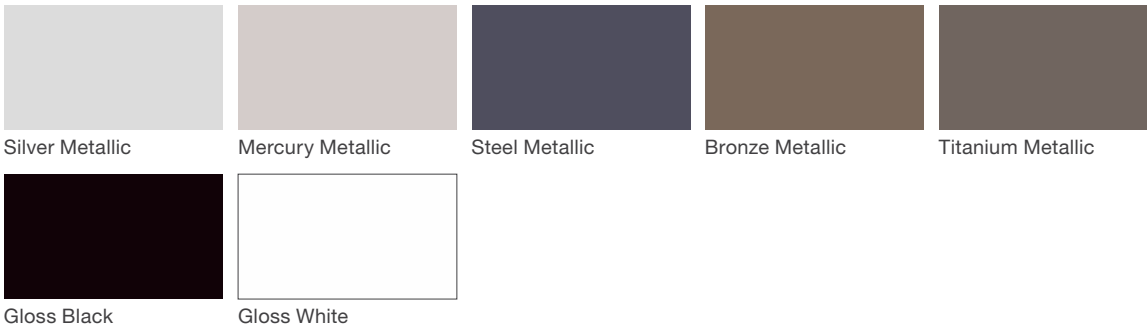

Peak Sunshade

landscapeforms®

Material / Colors Sheet

Vivid Series - Powdercoated Metal* (Fine Texture)

Neutral Series - Powdercoated Metal*

Architectural Series - Powdercoated Metal* (Fine Texture)

Peak Sunshade

landscapeforms®

Material / Colors Sheet

Powdercoated Metal

Powdercoated Metal Pangard II® Polyester Powdercoat is a hard, yet flexible, finish that resists rusting, chipping, peeling and fading. In addition to colors shown, a wide selection of optional and custom colors may be specified for an upcharge.