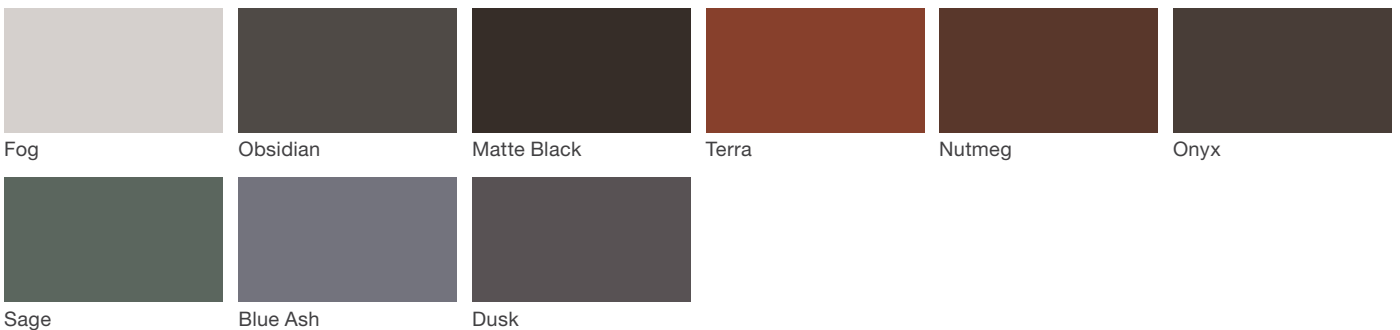

Parc Centre

landscapeforms®

Material / Colors Sheet

Vivid Series - Powdercoated Metal* (Fine Texture)

Neutral Series - Powdercoated Metal*

Architectural Series - Powdercoated Metal* (Fine Texture)

Parc Centre

landscapeforms®

Material / Colors Sheet

Powdercoated Metal

Powdercoated Metal Pangard II® Polyester Powdercoat is a hard, yet flexible, finish that resists rusting, chipping, peeling and fading. In addition to colors shown, a wide selection of optional and custom colors may be specified for an upcharge.