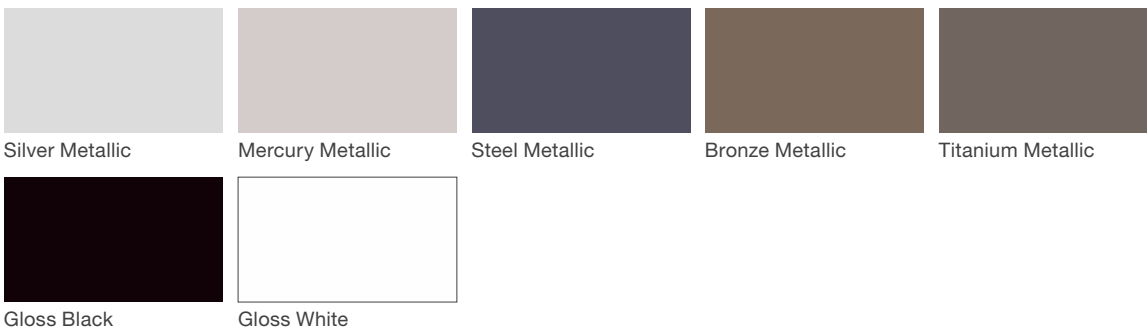

Parc Centre

landscapeforms®

Material / Colors Sheet

Vivid Series - Powdercoated Metal* (Fine Texture)

Neutral Series - Powdercoated Metal*

Architectural Series - Powdercoated Metal* (Fine Texture)

Parc Centre

landscapeforms®

Material / Colors Sheet

Powdercoated Metal

Powdercoated Metal Pangard II® Polyester Powdercoat is a hard, yet flexible, finish that resists rusting, chipping, peeling and fading. In addition to colors shown, a wide selection of optional and custom colors may be specified for an upcharge.