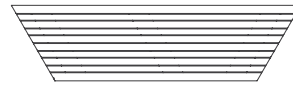

Domestically Sourced
Thermally Modified Ash

Ipe (P)

Jarrah (P)

Statement of Line

Left 30

Left 45

Wedge 30

Wedge 45