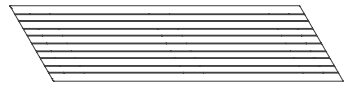

Domestically Sourced
Thermally Modified Ash

Ipe (P)

Jarrah (P)

Statement of Line

Left 30

Left 45

Wedge 30

Wedge 45

Right 30

Right 45

Straight

Straight with Left 45

Straight with Right 45

Left Angle Back

Right Angle Back

Straight Back