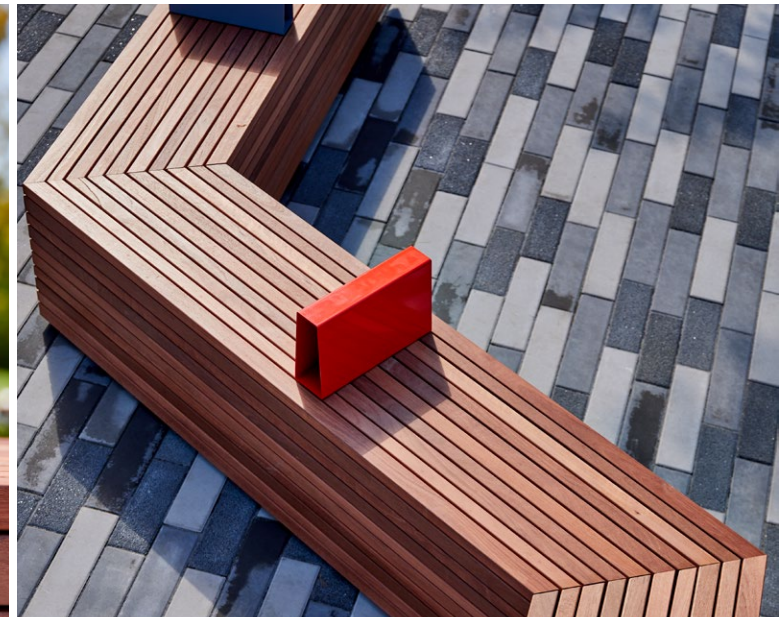

landscapeforms®

Parallel 42

A New Angle on What Bench Can Be

Parallel 42 is a bench of a different dimension. A place to sit is just the start for this modular wood seating system. Four parallel pieces provide elegantly simple building blocks for activating outdoor space. Frame space, divide space, enliven space to spark social interactions, formal and informal, impromptu and planned. Create settings around complementary site elements to support a wide variety of outdoor activities.

Parallel 42

Apply right hand, left hand, straight and wedge modules singly or in combination. Distribute them, cluster them, line them up or branch them out. Form simple and complex configurations. Free standing or surface mounted pieces abut, not connect, so where they meet is up to you. Parallel 42 is a new set of tools for organizing public space. Application limited only by imagination.

Wedge Back

Center Arm

landscapeforms®