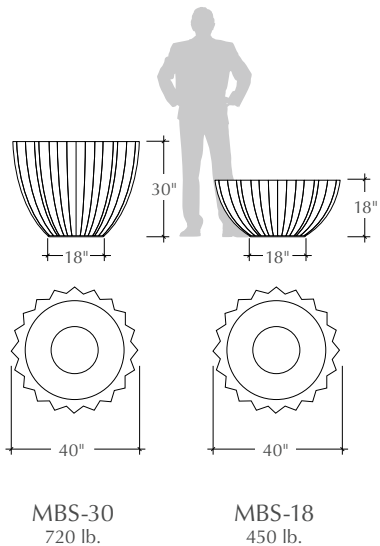

a landscapeforms® company

Mex Bold Series LANDSCAPE CONTAINERS

Round, architectural landscape container with vertical ribbed face pattern.

TO SPECIFY

Select the MBS product number along with the options below.

Drainage

- Standard diameter hole: approximately 2-3/8"
- Custom size to function with irrigation & drainage (note size of plumbing fixture to be used)

Concrete Color

- Natural gray concrete
- 9 standard color options available
- Additional color mixing available

MBS-30
720 lb.

MBS-18
450 lb.

All weights are approximate

In 2002, Larry Kornegay designed the Mex Bold Series exclusively for Kornegay Design® LLC, a Landscape Forms® company

v. 2021.09.14