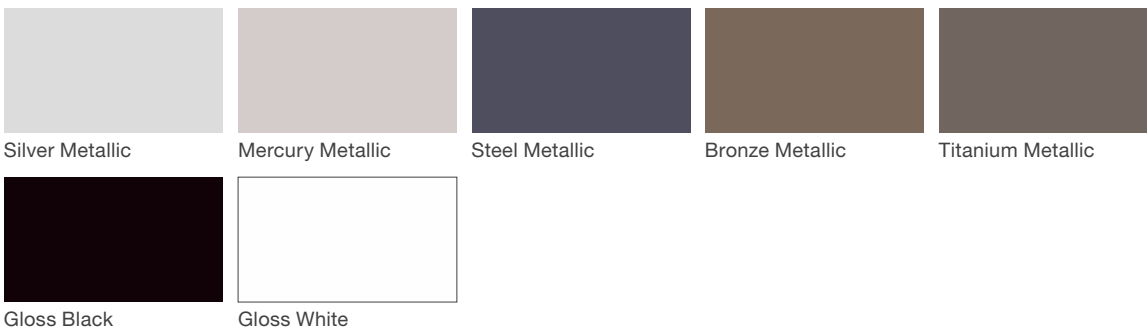

Melville Bench

landscapeforms®

Material / Colors Sheet

Vivid Series - Powdercoated Metal* (Fine Texture)

Neutral Series - Powdercoated Metal*

Architectural Series - Powdercoated Metal* (Fine Texture)

Melville Bench

landscapeforms®

Material / Colors Sheet

Woodgrains (Exterior, No Finish)*

Domestically Sourced
Thermally Modified Ash

Ipe (P)

Redwood

Jarrah (P)

Woodgrains (Interior, LF-80 Finish)*

* All colors and patterns shown are approximate and may vary from sample and final.

Woodgrains (Exterior, No Finish)

Exterior woods weather to a warm, pewter gray; no finish is applied so no maintenance is required. Available in Ipe, Jarrah, and Domestically Sourced Thermally Modified Ash (DSTMA); and if applicable, Redwood, Teak, or Alaskan Yellow Cedar. Pricing for standard woods and options varies. (P) = Premium Woods

* All colors and woodgrains shown are approximate and may vary

Woodgrains (Interior, LF-80 Finish)

Interior woods are finished with Landscape Forms' exclusive LF-80 wood finish, a clear, catalyzed acrylic lacquer. Available in Oak, Maple, Jarrah, and Domestically Sourced Thermally Modified Ash (DSTMA). Pricing for standard woods and options varies. (P) = Premium Woods