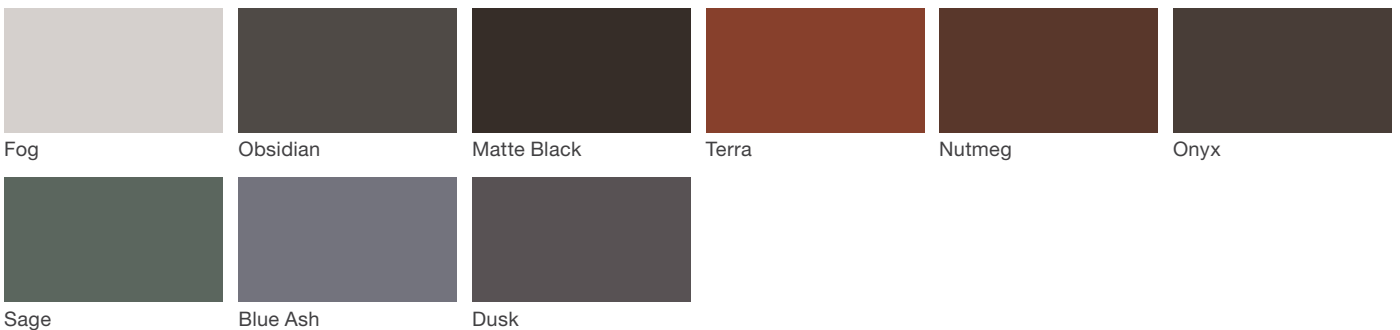

Melville Bench

landscapeforms®

Material / Colors Sheet

Vivid Series - Powdercoated Metal* (Fine Texture)

Neutral Series - Powdercoated Metal*

Architectural Series - Powdercoated Metal* (Fine Texture)

Melville Bench

landscapeforms®

Material / Colors Sheet

Woodgrains (Exterior, No Finish)*

Domestically Sourced
Thermally Modified Ash

Ipe (P)

Redwood

Jarrah (P)

Woodgrains (Interior, LF-80 Finish)*

* All colors and patterns shown are approximate and may vary from sample and final.

Woodgrains (Exterior, No Finish)

Exterior woods weather to a warm, pewter gray; no finish is applied so no maintenance is required. Available in Ipe, Jarrah, and Domestically Sourced Thermally Modified Ash (DSTMA); and if applicable, Redwood, Teak, or Alaskan Yellow Cedar. Pricing for standard woods and options varies. (P) = Premium Woods

* All colors and woodgrains shown are approximate and may vary

Woodgrains (Interior, LF-80 Finish)

Interior woods are finished with Landscape Forms' exclusive LF-80 wood finish, a clear, catalyzed acrylic lacquer. Available in Oak, Maple, Jarrah, and Domestically Sourced Thermally Modified Ash (DSTMA). Pricing for standard woods and options varies. (P) = Premium Woods