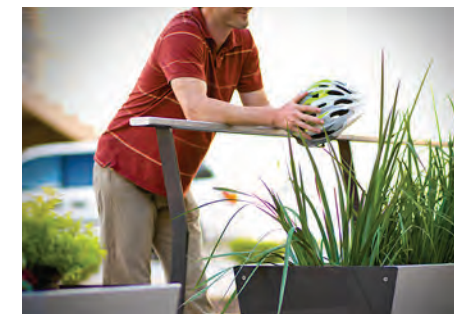

UrbanEdge
landscapeforms®

A Leading-edge Perspective on Urban Space

What if we thought about urban spaces in a new way?

That's what Gustafson Guthrie Nichol (GGN) did in its design of UrbanEdge, a line of site furniture elements quite unlike anything that's gone before. The award-winning landscape architecture practice looked at how people behave in public spaces and how cities might better leverage those spaces to support public activity and civic goals. UrbanEdge is an integrated line of landscape framing and furniture elements. It is a tool by designers for designers that can turn dead corners into outward-oriented settings, create niches within the urban flow, and enliven social spaces in parks, plazas and malls. Innovative and expressive, UrbanEdge is a new resource for reclaiming and re-imagining urban space.

Elements that Play Together

UrbanEdge furniture elements play – and work – together to create welcoming places that meet the purpose and please the eye.

gus

Design focus and dual function characterize Gus at his versatile best. This unusual planter functions as a frame that defines space and as furniture with the simple addition of a bench seat. Refined in form and detail, it enables the combination of greenery and camaraderie on a common plane.

jessie

The rail is a stand-up performer.

With the 3" top it is the perfect leaning rail at transit stops. With the 12" top it becomes a convenient café or bar counter. Standing alone, it stakes out space. With mesh infill, it provides separation and enclosure for restaurants with sidewalk seating.