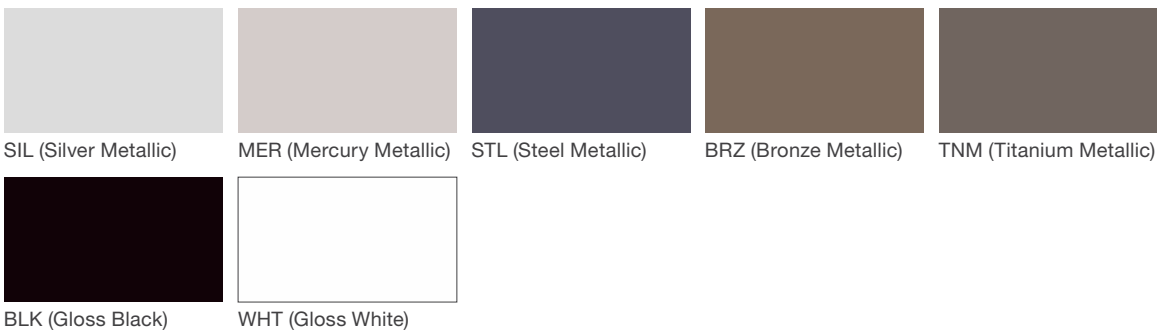

Guide Bollard

landscapeforms®

Material / Colors Sheet

Vivid Series - Powdercoated Metal* (Fine Texture)

Neutral Series - Powdercoated Metal*

Architectural Series - Powdercoated Metal* (Fine Texture)

Guide Bollard

landscapeforms®

Material / Colors Sheet

Powdercoated Metal

Powdercoated Metal Pangard II® Polyester Powdercoat is a hard, yet flexible, finish that resists rusting, chipping, peeling and fading. In addition to colors shown, a wide selection of optional and custom colors may be specified for an upcharge.