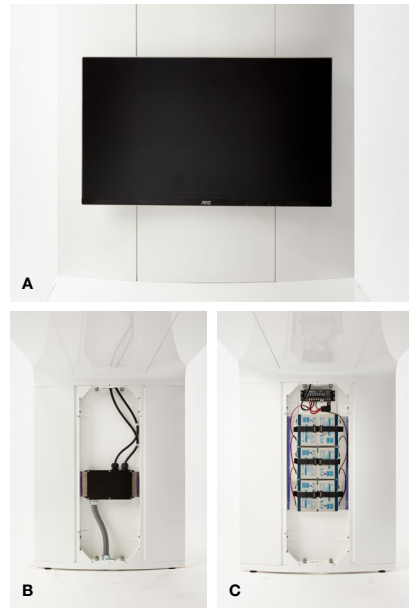

Hidden Power

GO understands power as the new destination in outdoor space. It is a sophisticated design solution that enables people to recharge and reconnect while deftly managing the technology that makes it possible. Power access is near at hand but cleverly concealed, solar power storage is out of sight, low-profile lighting and solar panel are integrated neatly into the canopy top. Visually and virtually, GO delivers a richer outdoor experience.