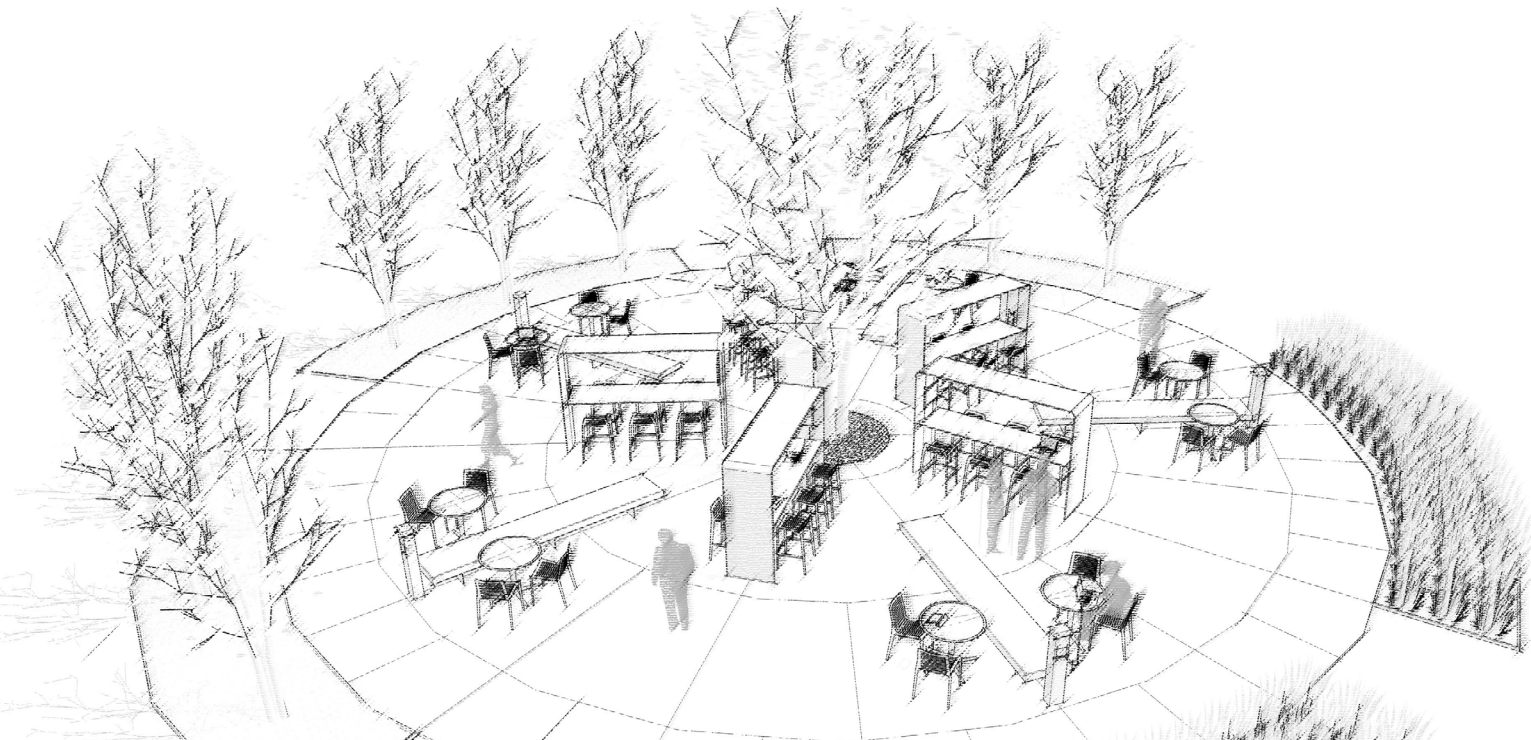

landscapeforms®

GO OutdoorTable

Connecting people, technology and nature

The **GO** OutdoorTable brings the culture of the communal table outdoors with access to power on or off the grid. This powerful new platform for outdoor activity creates a focal point and a gathering place in settings where people live, learn, work, care, play and travel. In standing or dining heights, with or without stools or chairs, **GO** invites people to sit, stand or lean in postures that suit the purpose.

Inside out

GO supports work, study, catching up and hunkering down in seamless transition from indoors to out. A natural for informal, spontaneous use, **GO** is where the advantages of visual and virtual connection meet the proven benefits to mind, body and spirit of taking it outdoors.

The hub where it happens

GO is a welcoming destination in a tech-connected world. Long rectangular tables are comfortably "joinable" by individuals and groups. Integrated power invites users to boot up and re-charge. With the canopy, **GO** becomes a spatial anchor that provides a sense of shelter, glare reduction for better visibility on mobile devices, and capability for lighting, solar power, and monitor mounting.

Hidden Power

GO understands power as the new destination in outdoor space. It is a sophisticated design solution that enables people to recharge and reconnect while deftly managing the technology that makes it possible. Power access is near at hand but cleverly concealed, solar power storage is out of sight, low-profile lighting and solar panel are integrated neatly into the canopy top. Visually and virtually, GO delivers a richer outdoor experience.