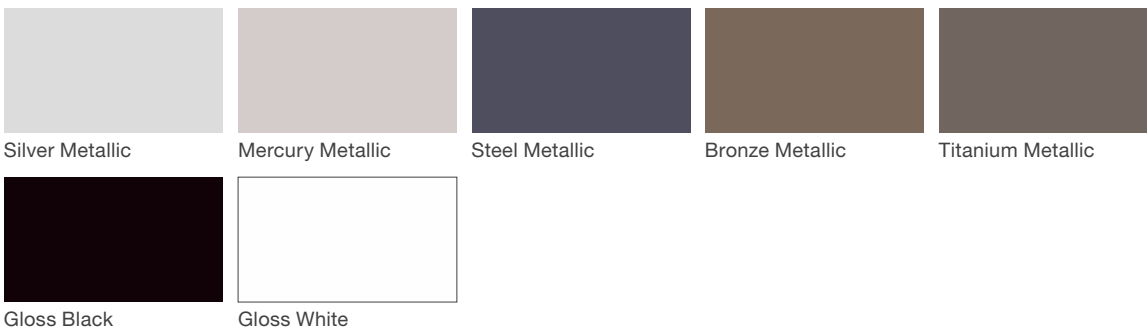

Every Day Chair

landscapeforms®

Material / Colors Sheet

Vivid Series - Powdercoated Metal* (Fine Texture)

Neutral Series - Powdercoated Metal*

Architectural Series - Powdercoated Metal* (Fine Texture)

Every Day Chair

landscapeforms®

Material / Colors Sheet

Powdercoated Metal

Powdercoated Metal Pangard II® Polyester Powdercoat is a hard, yet flexible, finish that resists rusting, chipping, peeling and fading. In addition to colors shown, a wide selection of optional and custom colors may be specified for an upcharge.