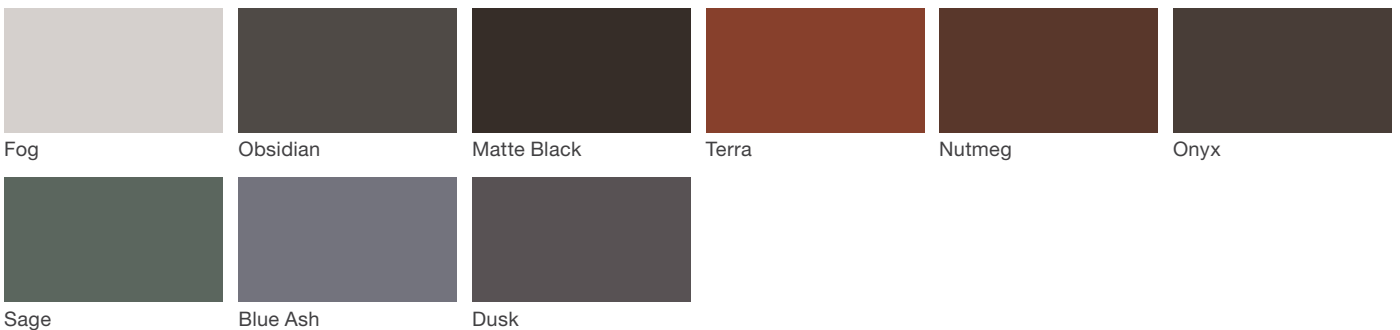

Every Day Chair

landscapeforms®

Material / Colors Sheet

Vivid Series - Powdercoated Metal* (Fine Texture)

Neutral Series - Powdercoated Metal*

Architectural Series - Powdercoated Metal* (Fine Texture)

Every Day Chair

landscapeforms®

Material / Colors Sheet

Powdercoated Metal

Powdercoated Metal Pangard II® Polyester Powdercoat is a hard, yet flexible, finish that resists rusting, chipping, peeling and fading. In addition to colors shown, a wide selection of optional and custom colors may be specified for an upcharge.