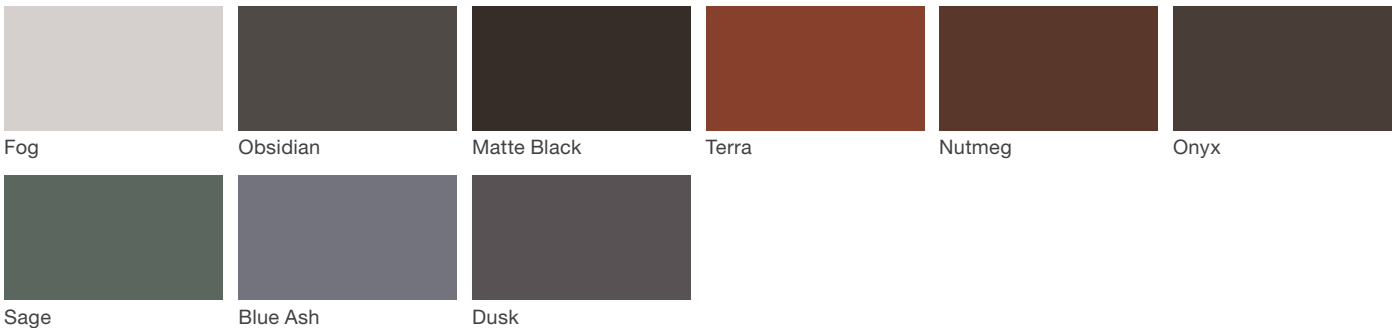

Chipman

landscapeforms®

Material / Colors Sheet

Vivid Series - Powdercoated Metal* (Fine Texture)

Neutral Series - Powdercoated Metal*

Architectural Series - Powdercoated Metal* (Fine Texture)

Chipman

landscapeforms®

Material / Colors Sheet

Powdercoated Metal

Powdercoated Metal Pangard II® Polyester Powdercoat is a hard, yet flexible, finish that resists rusting, chipping, peeling and fading. In addition to colors shown, a wide selection of optional and custom colors may be specified for an upcharge.