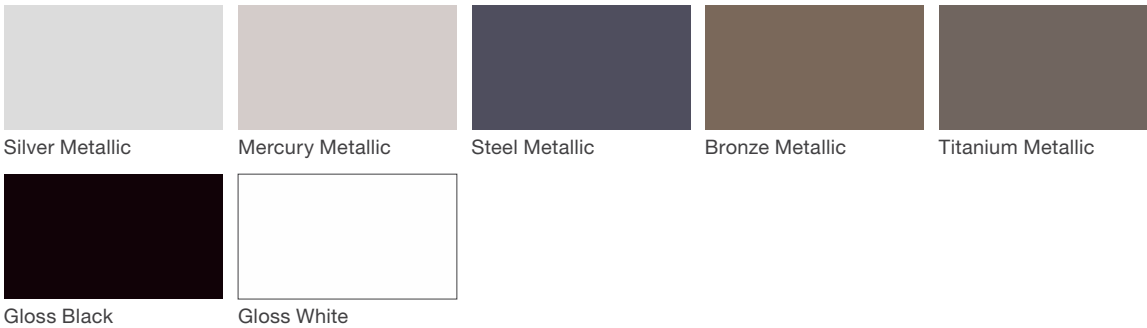

Chipman

landscapeforms®

Material / Colors Sheet

Vivid Series - Powdercoated Metal* (Fine Texture)

Neutral Series - Powdercoated Metal*

Architectural Series - Powdercoated Metal* (Fine Texture)

Chipman

landscapeforms®

Material / Colors Sheet

Powdercoated Metal

Powdercoated Metal Pangard II® Polyester Powdercoat is a hard, yet flexible, finish that resists rusting, chipping, peeling and fading. In addition to colors shown, a wide selection of optional and custom colors may be specified for an upcharge.