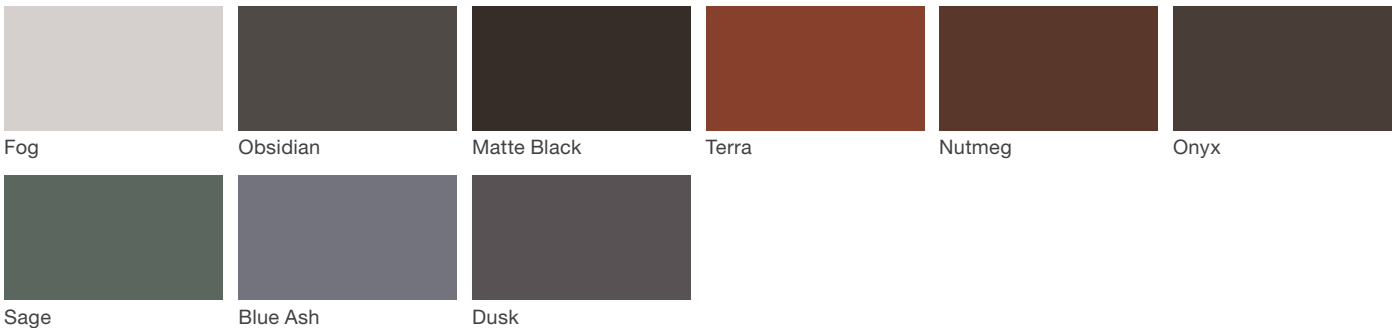

Chase Park

landscapeforms®

Material / Colors Sheet

Vivid Series - Powdercoated Metal* (Fine Texture)

Neutral Series - Powdercoated Metal*

Architectural Series - Powdercoated Metal* (Fine Texture)

Chase Park

landscapeforms®

Material / Colors Sheet

Powdercoated Metal

Powdercoated Metal Pangard II® Polyester Powdercoat is a hard, yet flexible, finish that resists rusting, chipping, peeling and fading. In addition to colors shown, a wide selection of optional and custom colors may be specified for an upcharge.