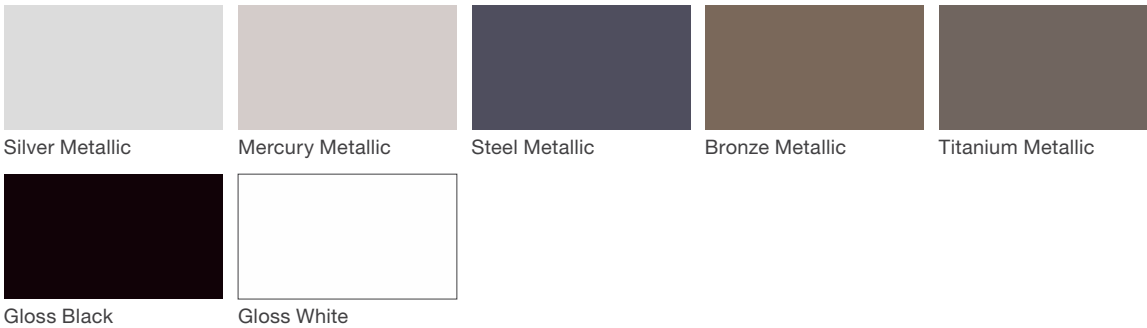

Chase Park

landscapeforms®

Material / Colors Sheet

Vivid Series - Powdercoated Metal* (Fine Texture)

Neutral Series - Powdercoated Metal*

Architectural Series - Powdercoated Metal* (Fine Texture)

Chase Park

landscapeforms®

Material / Colors Sheet

Powdercoated Metal

Powdercoated Metal Pangard II® Polyester Powdercoat is a hard, yet flexible, finish that resists rusting, chipping, peeling and fading. In addition to colors shown, a wide selection of optional and custom colors may be specified for an upcharge.