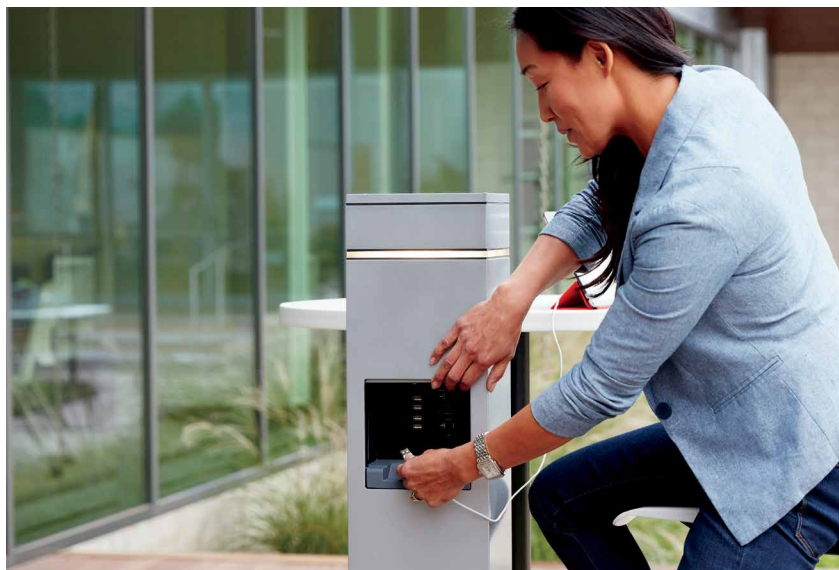

We know that being outdoors is good for you.

Now Landscape Forms is helping to make being outdoors an even better experience. We believe in creating responsive, engaging, activated environments that give people what they need so they can spend more time doing the things they want to do, in the outdoor places they want to be. Outdoor charging stations bring connectivity to outdoor working, studying, socializing, relaxing and traveling. These well-designed, high quality power units work beautifully with urban structures and Landscape Forms site furniture to create the next generation of great outdoor places.