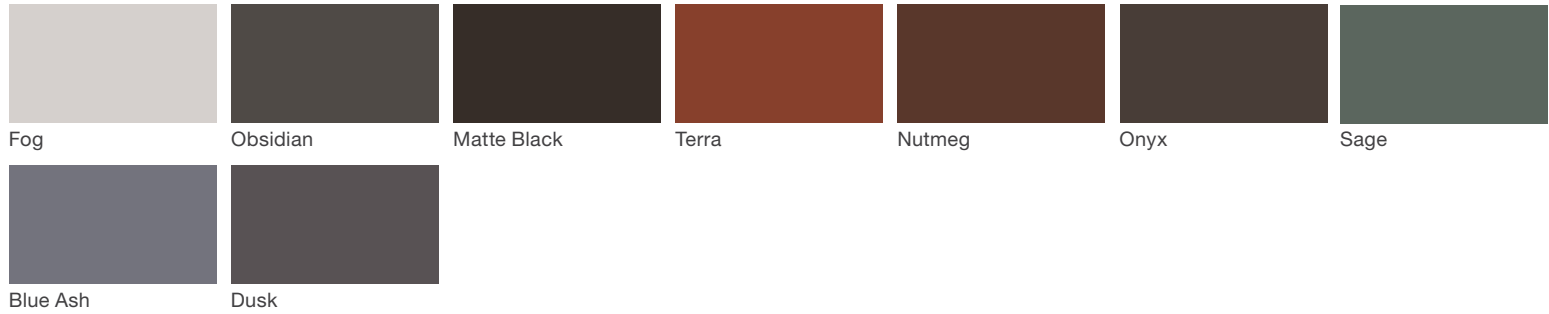

Architectural Series - Powdercoated Metal (Fine Texture)