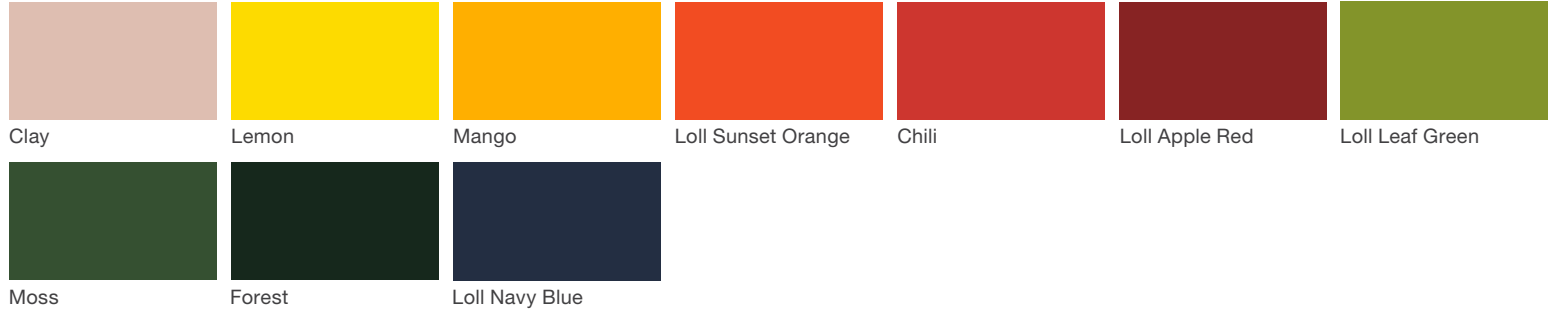

Materials

Vivid Series - Powdercoated Metal (Fine Texture)