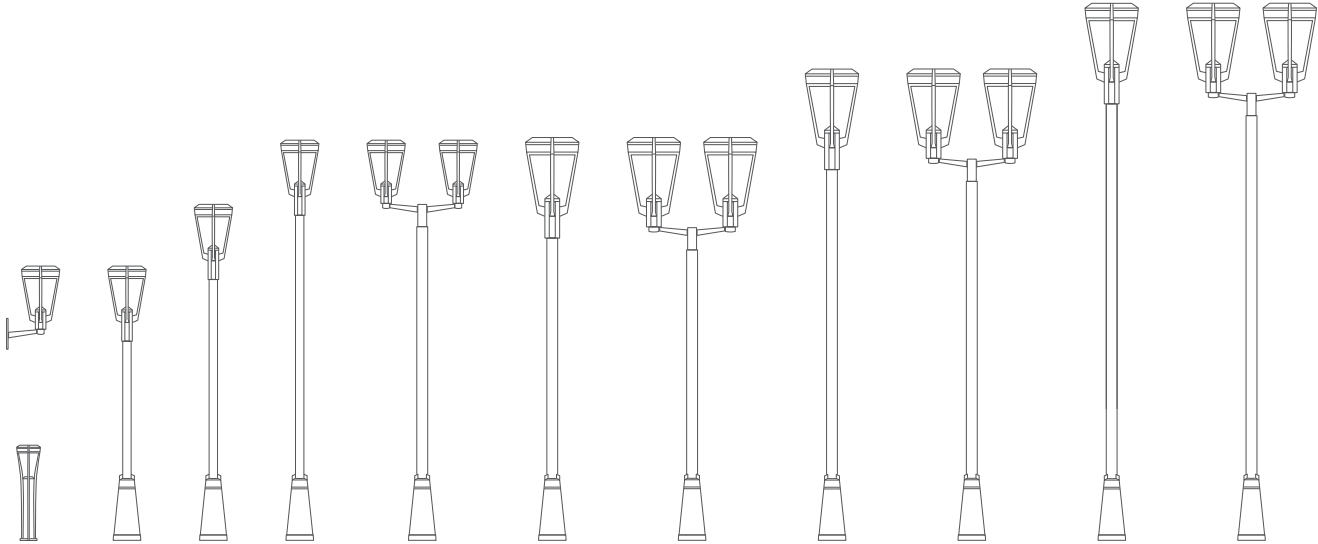

Statement of Line