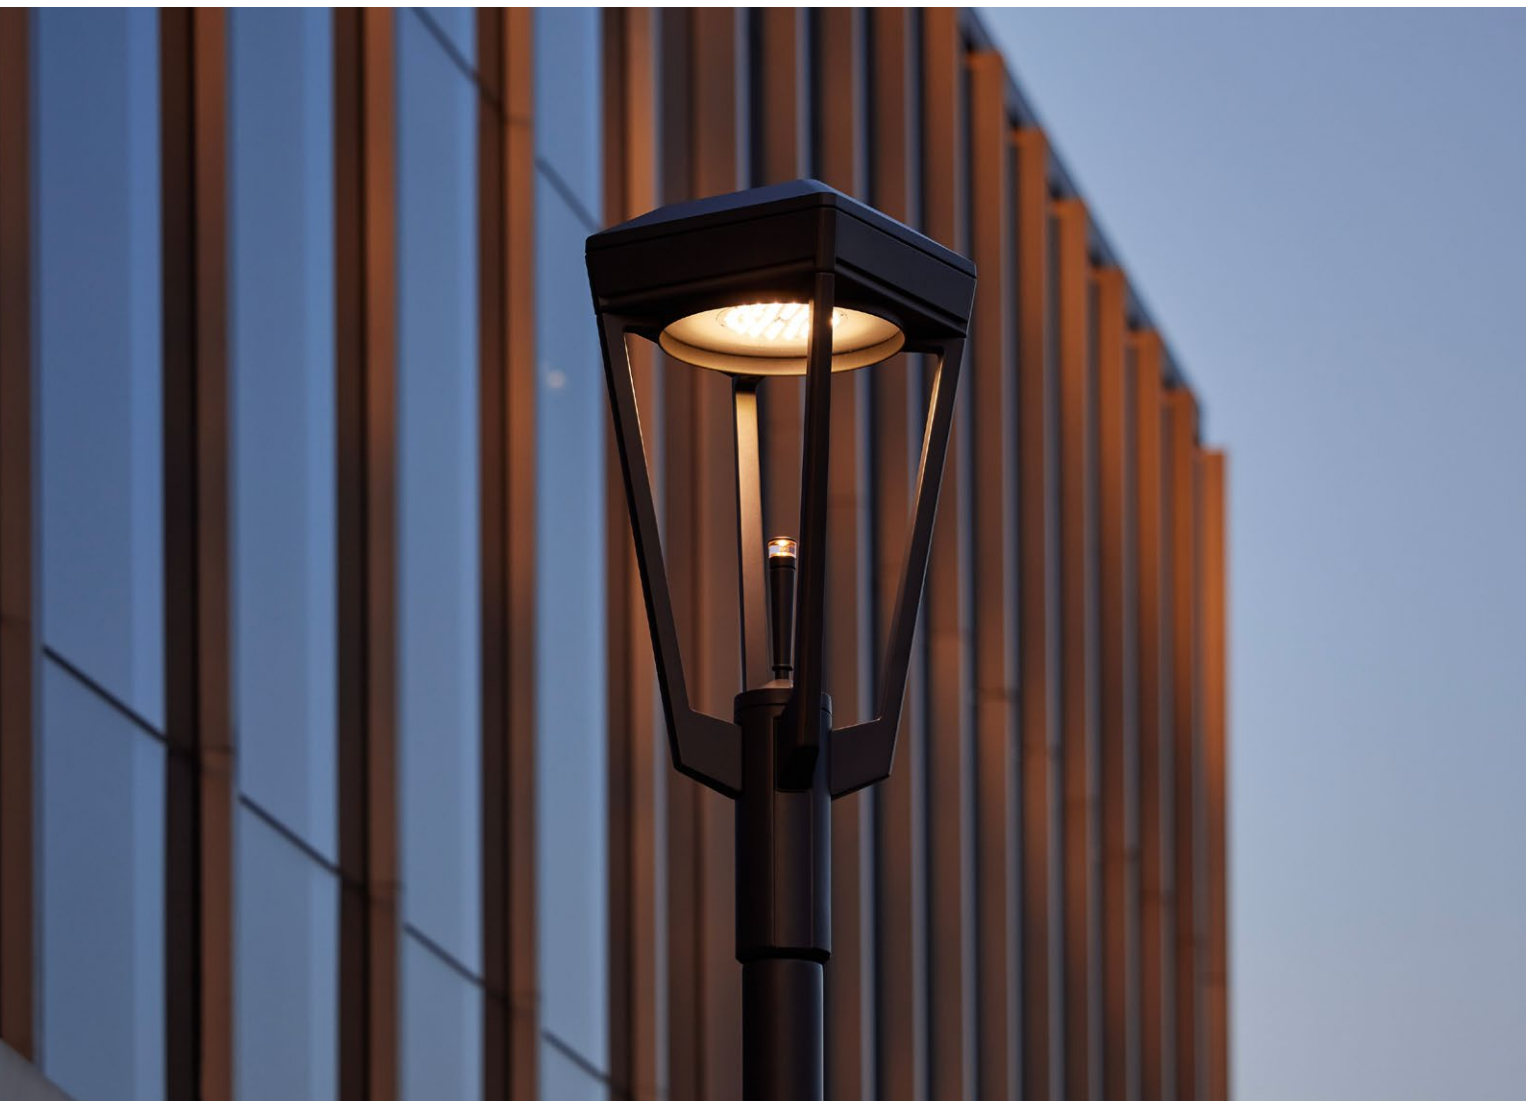

## A Modern Interpretation of Traditional Design

Ashbery is a family of luminaires created in collaboration with Robert A.M. Stern Architects, acknowledged masters of modern traditional design. It brings together advanced LED technology and optics with an homage to traditional-style lights that have a special place in the traditional American lexicon.

Ashbery is a modern interpretation of historic forms in high-quality lighting that sparks an emotional connection to the past but performs, looks, and feels authentic for our time. It offers a design solution for the revitalized downtowns of small and mid-size cities.

Ashbery lights have cast aluminum frames with a powdercoat finish in a full selection of colors. The group includes 12', 14' and 16' tall large-scale area lights, 8' and 10' tall small-scale area lights, a 3' tall pathway light, and a wall-mounted light.

## **A Superb Visual Experience, A Distinct Sense of Place**

Ashbery's configurations and adaptable performance enable designers to tailor its presence to a wide range of settings throughout streetscapes and public outdoor destinations. Path lights parallel footpaths and support pedestrian spaces for safety and extended use. Wall-mounted lights offer soft and welcoming illumination adjacent to buildings and façades. Area lights are offered with single luminaires or with a double-mount option for dual luminaires, one on either side of the pole.